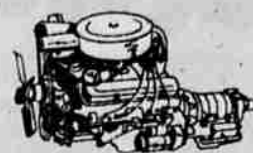

BOLD NEW CHIEFTAIN

Pontiac

CLEAR-VISION SAFETY PLATE GLASS IN ALL WINDOWS.

Boldest Advance in Low-Price History!

Get an eyeful of Pontiac's Bold New Chieftain, the totally new creation that shatters every low-price-field tradition in size, luxury, handling and response! Here is freshness that literally begins at the foundation of automotive design with a completely new frame, chassis and body. And to make this dream on wheels complete, there are lavish, new color-coordinated interiors, complete with wall-to-wall carpeting, *even in the lowest-priced model!* See and drive this Bold New Chieftain . . . THE LOW-PRICE FIELD NEVER HAD IT SO GOOD!

SEE YOUR AUTHORIZED PONTIAC DEALER

TEMPEST 395 PERFORMANCE

Try the jeweled-action response of Pontiac's brand-new engine! You can choose from four horsepower ratings—including Tri-Power Carburetion* and Fuel Injection*.