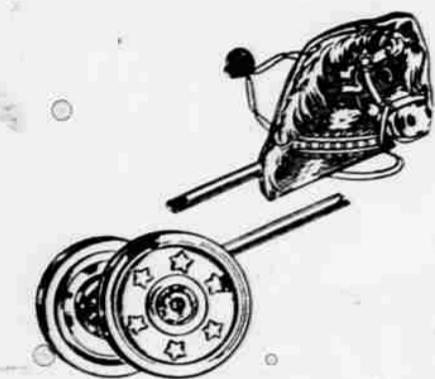

\$798

With Clothes and Accessories

"She's Absolutely Beautiful"

20" high, with striking silver hair-do with chignon. Jointed action torso that can assume many lifelike poses. She's dressed in a chic black Parisian cocktail gown, with hat and evening gloves. The gown is nylon tulle over satin. Also she has satin panties, nylon hose and high heel shoes

\$12⁹⁵

In Gift Box

"Hilton" Imported MICROSCOPES

Ideal for amateur or student. All metal, well made. Magnifies: 100, 200 and 300 times!

Height closed 7 3/4 inches. **\$495**

Boxed.....

"Mattel"

Toy Guns

"Fanner-50" the authentic fanning pistol of the Old West! **\$250**

Cap pistol..... **\$250**

"Tommy Burp Gun" — fires smoking bursts. Single shots. **\$250**

Fires caps..... **\$300**

"Thunder Burp Gun" — submachine gun... sounds like real. Special sound chamber. No caps used..... **\$300**