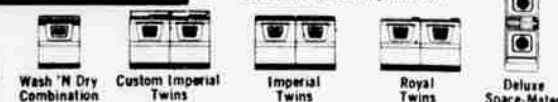

YOU CAN BE SURE...IF IT'S **Westinghouse**