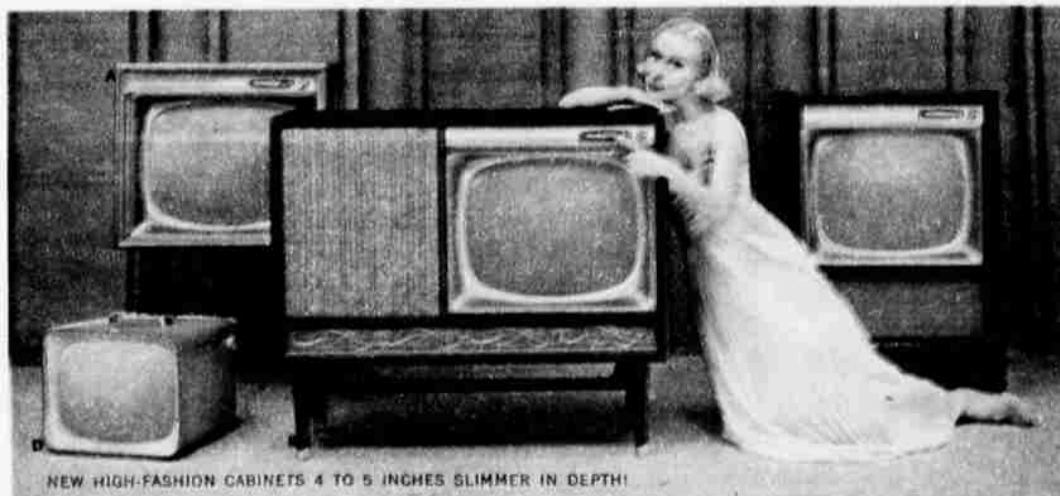

## One touch changes channels and fine-tunes picture and sound—electronically!

**IT'S A WESTINGHOUSE EXCLUSIVE!** No more fussing with dials, blurry pictures or fuzzy sound—here's the first and only TV that *electronically tunes itself!* Just touch the channel selector . . . Westinghouse "Electronic Tuning" instantly brings in the channel you want, instantly tunes in and locks in the best possible picture and sound! And, there's no re-tuning when you change channels. 1958 Westinghouse TV adjusts to perfect tuning on every channel. With striking new styling to match its performance and a price for every budget—it's the biggest TV buy in a decade!

NEW HIGH-FASHION CABINETS 4 TO 5 INCHES SLIMMER IN DEPTH!

YOU CAN BE SURE...IF IT'S **Westinghouse**

WESTINGHOUSE TV IN THE "SHAPE OF TOMORROW"  
See TV's top dramatic show—Westinghouse "Studio One" • Television-Radio Division • Metuchen, New Jersey

21K226 • **D. NEW SLIM PORTABLE TV** in vinyl "Fashion Fabrics" or decorator finishes. 17-inch over-all diagonal. 141 square inch viewable area on 90° models, 155 square inch viewable area on 110° models. 17T239.