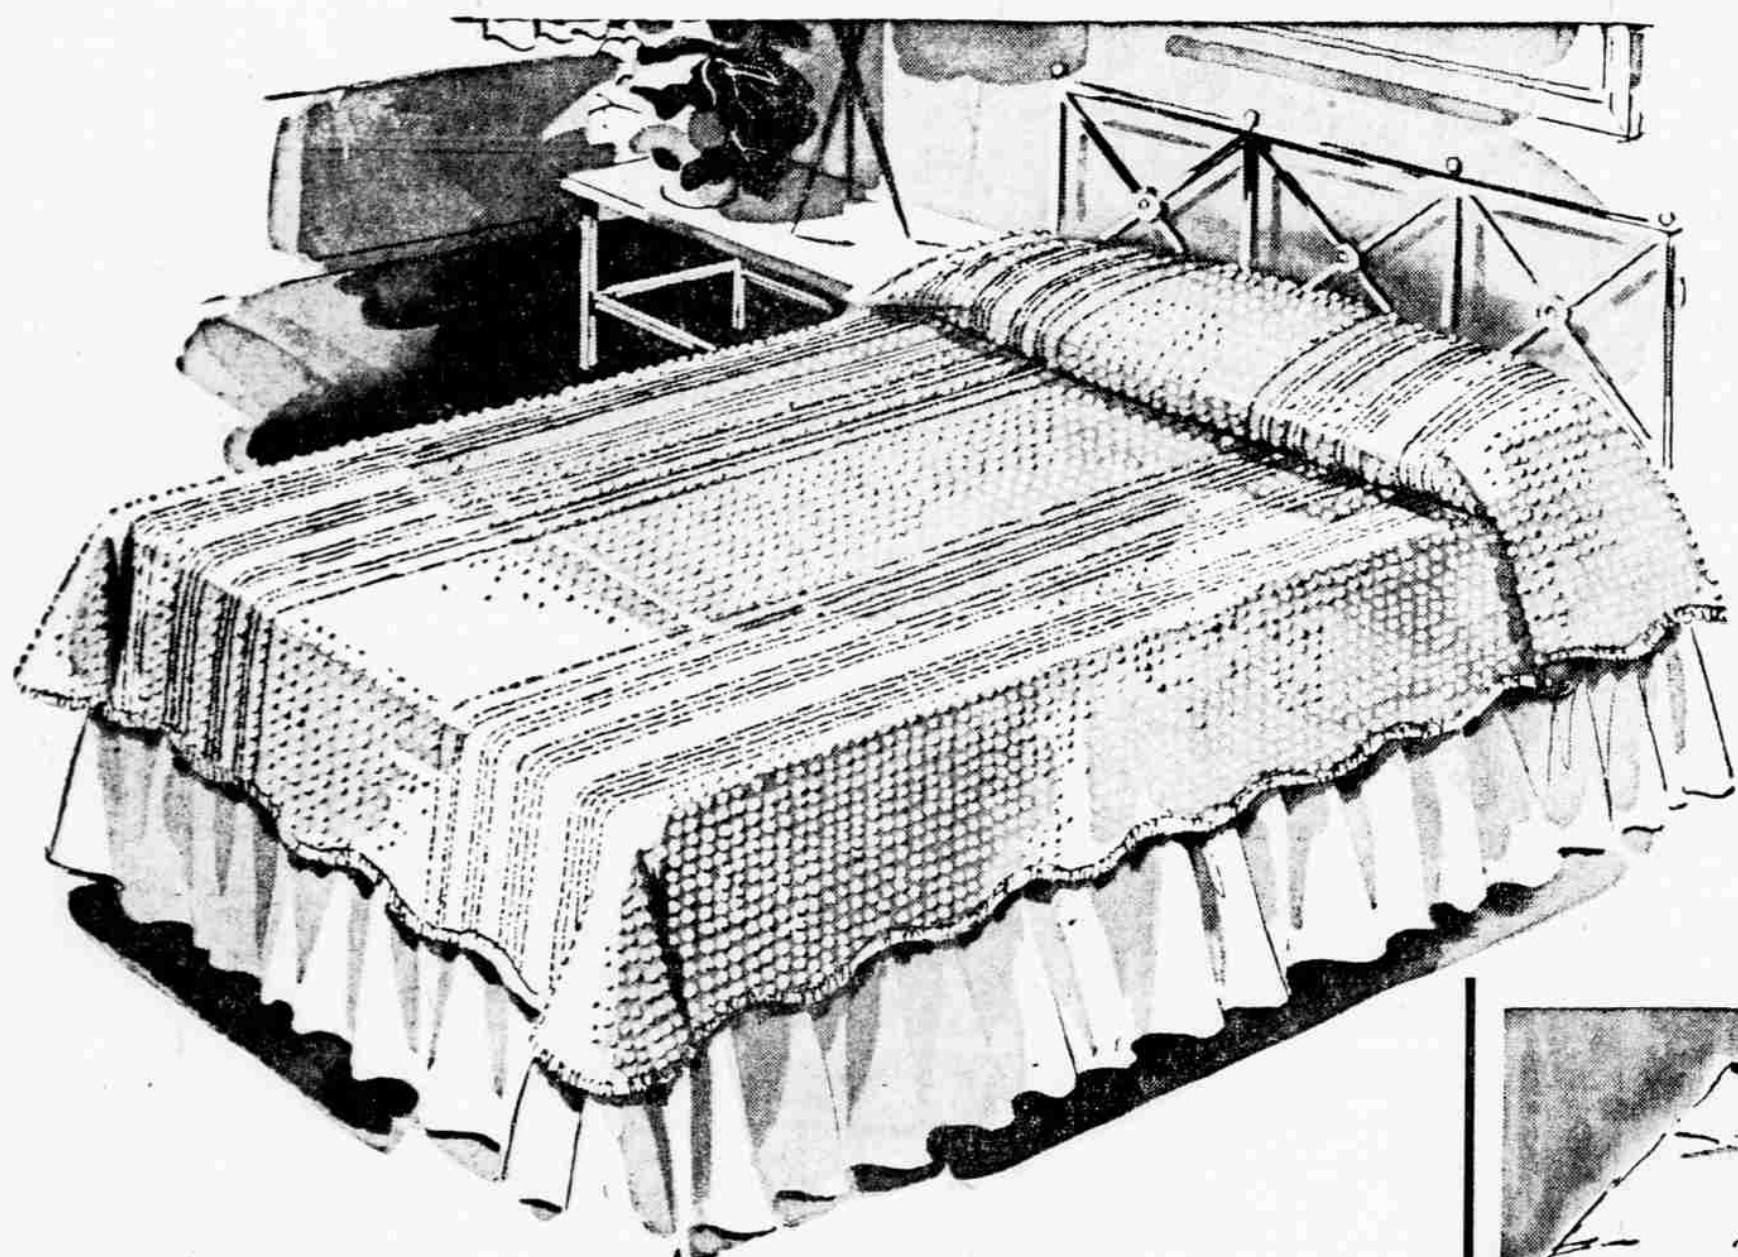

*Mann's*

For the 47th year Mann's brings you what' new ....

**47<sup>th</sup> Anniversary Sale**

**BEDDING EVENT**

**Shower Curtain Sets**

Once-a-year sale on matching shower curtains and window curtains, 6x6 shower and 27"x45" window curtains, water repellent, colorfast, needs no laundering.

Value to 8<sup>98</sup>

**4<sup>47</sup>**

**Bedspreads... Special Purchase**

**Chenille**

Wonderful, washable, full size cotton chenille spreads — in eleven wonderful colors.

reg. 6<sup>98</sup> **4<sup>97</sup>**

**Heirloom**

Famous "Revere" spread . . . by Belcraft. A reproduction of early American handweaving. Full or twin sizes in 3 colors.

reg. 12<sup>98</sup> **10<sup>97</sup>**

It's for you...

It's so easy to shop by 'phone for our advertised specials — when you are one of our Charge Account customers. Just call and say: "Charge and deliver." It's shopping the way you'll like it. Let us open an account for you soon.

**Sp. Purchase Down Pillows**

Large, luxurious 21x27 inch, 100% down pillow that is washable.

reg. 11<sup>98</sup>

**8<sup>97</sup>**

*Mann's*  
MEDFORD

• See page 9, 2nd. Sec., for SAVINGS ON OTHER ANNIVERSARY ITEMS