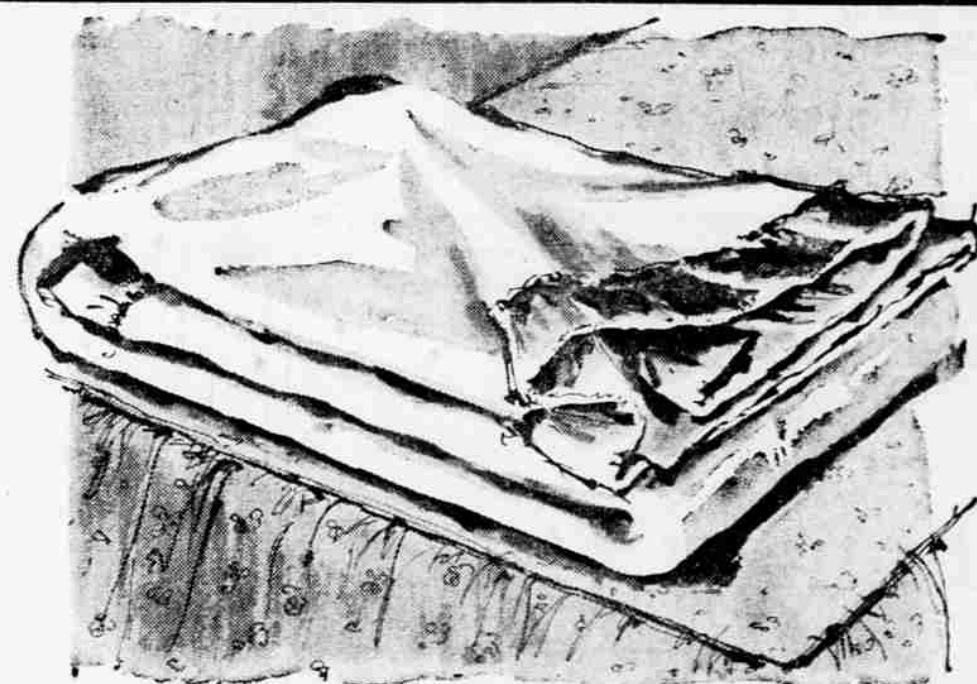

**Heirloom**

Famous "Revere" spread . . . by Belcraft. A reproduction of early American handweaving. Full or twin sizes in 3 colors.

reg. 12<sup>98</sup> **10<sup>97</sup>**

It's for you...

It's so easy to shop by 'phone for our advertised specials — when you are one of our Charge Account customers. Just call and say: "Charge and deliver." It's shopping the way you'll like it. Let us open an account for you soon.

CLIP AND MAIL

MANN'S—14 N. Central, Medford

Name.....

Address.....

Phone.....

**SAVE ON SHEETS**

Fine 130 count Foxcroft muslin sheets—Guaranteed for 100 home washings in either flat or fitted.

- 72 x 108 ..... 1.87
- Twin Fitted ..... 1.87
- 81 x 99 ..... 1.87
- 81 x 108 ..... 1.97
- Full size fitted ... 1.97
- 42 x 36 Cases ..... .47

**Famous G.E. Elec. Blanket**

Completely safe with the Sleep Guard control . . . Warmth without weight. Completely washable.

Twin Size 19<sup>47</sup>  
single control

Full Size 24<sup>47</sup>  
single control

**Sp. Purchase Down Pillows**

Large, luxurious 21x27 inch, 100% down pillow that is washable.

reg. 11<sup>98</sup>

**8<sup>97</sup>**

*Mann's*  
MEDFORD

• See page 9, 2nd. Sec., for SAVINGS ON OTHER ANNIVERSARY ITEMS