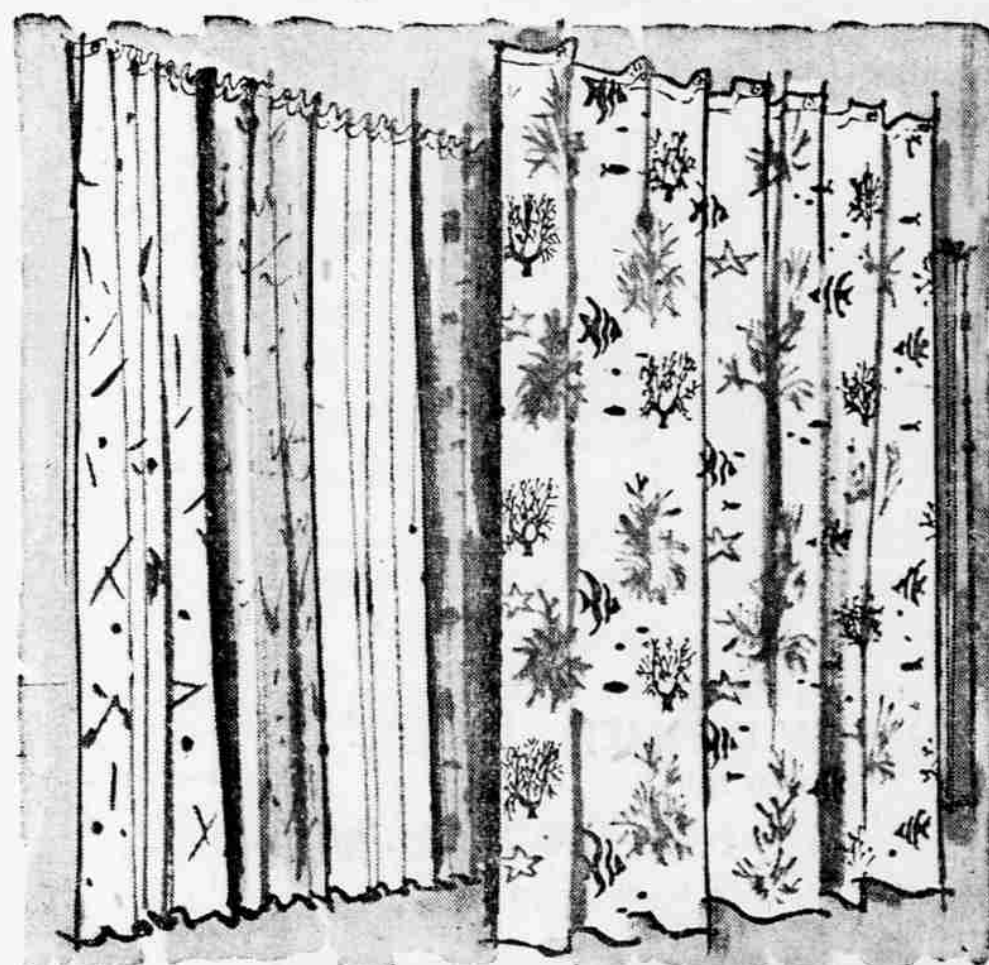

*Mann's*

For the 47th year Mann's brings you what' new ....

**47<sup>th</sup> Anniversary Sale**

**BEDDING EVENT**

**Shower Curtain Sets**

Once-a-year sale on matching shower curtains and window curtains, 6x6 shower and 27"x45" window curtains, water repellent, colorfast, needs no laundering.

Value to 8<sup>98</sup>

**4<sup>47</sup>**

**Bedspreads... Special Purchase**

**Chenille**

Wonderful, washable, full size cotton chenille spreads — in eleven wonderful colors.

reg. 6<sup>98</sup> **4<sup>97</sup>**

**Heirloom**

Famous "Revere" spread . . . by Belcraft. A reproduction of early American handweaving. Full or twin sizes in 3 colors.

reg. 12<sup>98</sup> **10<sup>97</sup>**

It's for you...

It's so easy to shop by 'phone for our advertised specials — when you are one of our Charge Account customers. Just call and say: "Charge and deliver." It's shopping the way you'll like it. Let us open an account for you soon.

**Sp. Purchase Down Pillows**

Large, luxurious 21x27 inch, 100% down pillow that is washable.

reg. 11<sup>98</sup>

**8<sup>97</sup>**

*Mann's*  
MEDFORD

• See page 9, 2nd. Sec., for SAVINGS ON OTHER ANNIVERSARY ITEMS