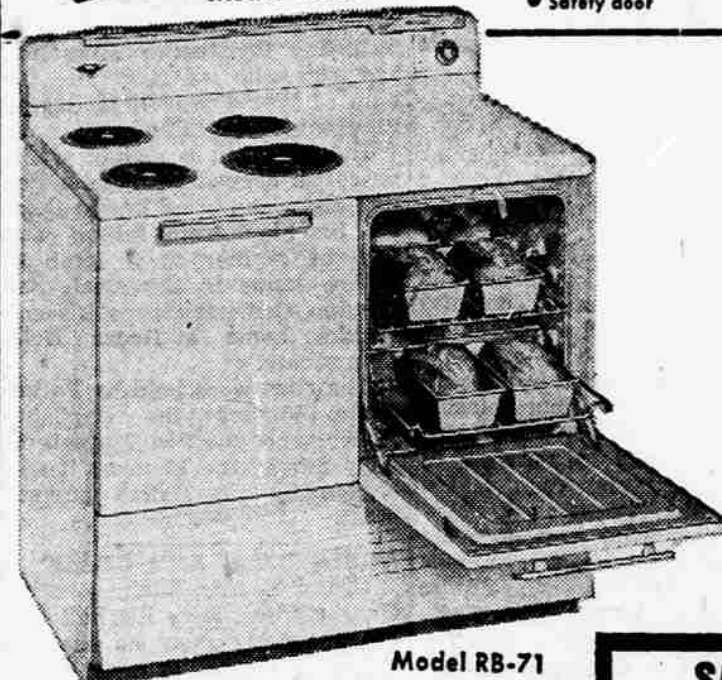

SAVE $41⁹⁵
AUTOMATIC RANGE
$199.95* VALUE
$158⁰⁰**

- Large 39" family size range
- Super Calrod surface units
- Giant super oven
- Pushbutton cooking—select any of 5 positive heats