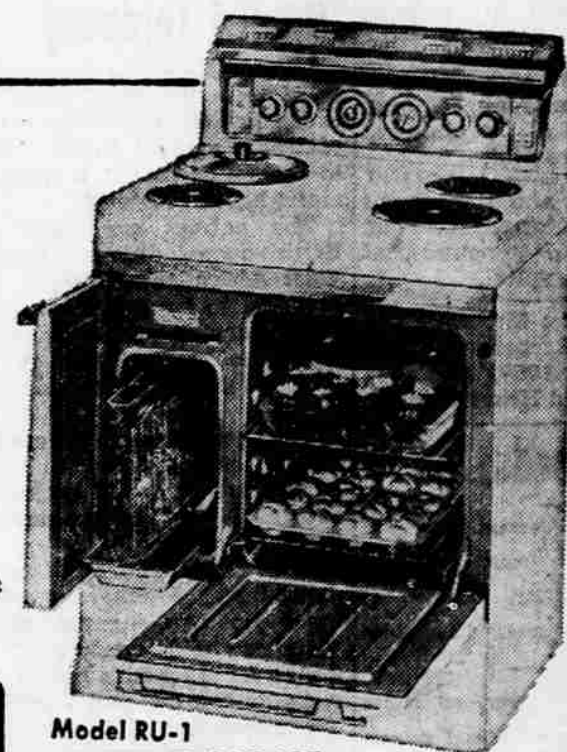

- Washer \$229.95
Dryer \$199.95
- Washer—fully automatic
- Pushbutton pre-selection wash and rinse water temperature
 - Automatic sand, soil, lint ejection
- Dryer—fully automatic
- Pushbutton temperature control—dry any fabric
 - Exclusive air freshener
 - Safety door

SAVE \$41⁹⁵
AUTOMATIC RANGE
\$199.95* VALUE
\$158⁰⁰**

- Large 39" family size range
- Super Calrod surface units
- Giant super oven
- Pushbutton cooking—select any of 5 positive heats

SAVE \$111.95 \$349.95* VALUE
AUTOMATIC RANGE
DOUBLE OVEN
\$238⁰⁰**

- All Calrod super oven and thrift oven
- Automatic oven timing clock
- Large "Super 2600" Calrod surface unit—heats cans of soup in 65 seconds

SAVE \$121⁹⁵
SUPER DELUXE RANGE
\$399.95* VALUE
\$278⁰⁰**