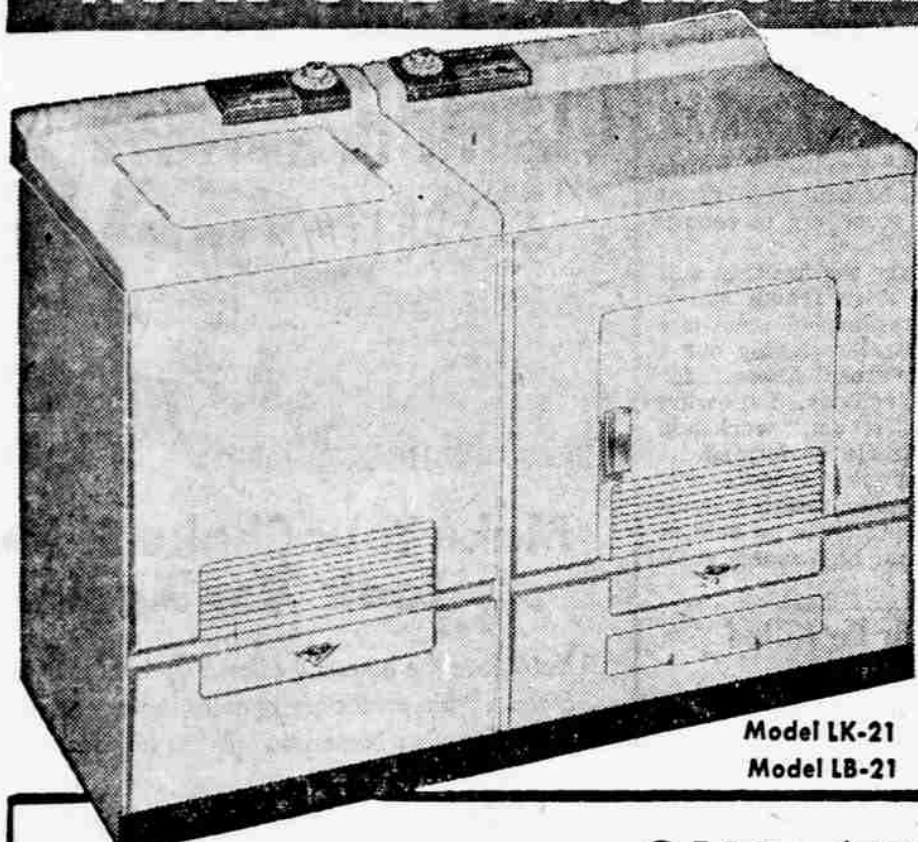

SAVE $161⁹⁰
$459.90* VALUE
For Both Washer and Dryer
$298⁰⁰**

Washer (separately) $159.95
Dryer (separately) $139.95

WASHER-DRYER PAIR

1. Washer—fully automatic
2. All porcelain inside and out
   - Wond-R-Dial automatic control
   - Full or partial loads
3. Dryer—fully automatic
4. Calrod heating—no open coils
   - Porcelain drum and chassis
   - Safety cut-off switch