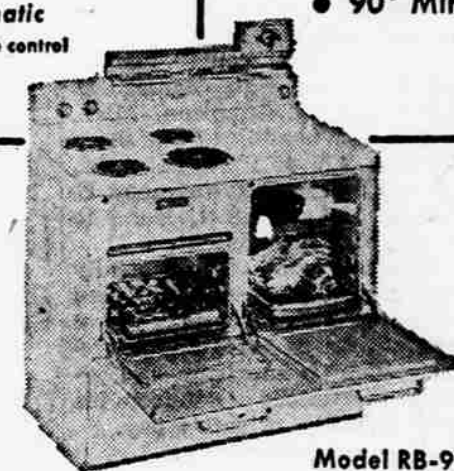

- Frost-away automatic defrosting
- 17-sq. ft. shelf area
- Twin porcelain steel crispers
- Aluminum door shelves
- 75-lb. capacity TRUE food freezer—maintains sub-zero temperature

SAVE \$111⁹⁵
\$539.95* VALUE
WASHER-DRYER COMBINATION
\$428⁰⁰**

SAVE \$51⁹⁵
\$219.95* VALUE
REFRIGERATOR
\$168⁰⁰**

- Large 8-cu. ft. family size
- Full width freezer
- Chiller tray for additional frozen food storage
- Full door storage

SAVE \$151⁹⁰
\$579.90* VALUE
HOME LAUNDRY PAIR
\$428⁰⁰**

- Washer \$229.95
Dryer \$199.95
- Washer—fully automatic
- Pushbutton pre-selection wash and rinse water temperature
 - Automatic sand, soil, lint ejection
- Dryer—fully automatic
- Pushbutton temperature control—dry any fabric
 - Exclusive air freshener
 - Safety door

SAVE \$41⁹⁵
AUTOMATIC RANGE
\$199.95* VALUE
\$158⁰⁰**

- Large 39" family size range
- Super Calrod surface units
- Giant super oven
- Pushbutton cooking—select any of 5 positive heats

SAVE \$111.95 \$349.95* VALUE
AUTOMATIC RANGE
DOUBLE OVEN
\$238⁰⁰**