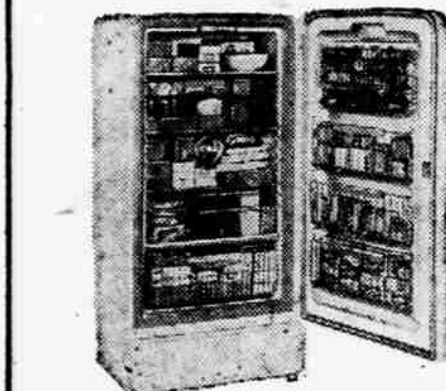

SAVE \$31⁹⁵
Model 21 S401
21" TABLE TELEVISION

\$209.95* VALUE
\$178⁰⁰**

- 80% Brighter picture
- Stay—set volume control
- Automatic focus
- Dynapower speaker

SAVE \$101⁹⁵
\$399.95* VALUE
REFRIGERATOR-FREEZER
BIG 11-CU. FT.
\$298⁰⁰**

- Frost-away automatic defrosting
- 17-sq. ft. shelf area
- Twin porcelain steel crispers
- Aluminum door shelves
- 75-lb. capacity TRUE food freezer—maintains sub-zero temperature

SAVE \$111⁹⁵
\$539.95* VALUE
WASHER-DRYER COMBINATION
\$428⁰⁰**

SAVE \$111⁹⁵
Model FM-12
\$399.95* VALUE
UPRIGHT FREEZER
Big 417-lb. Capacity

- Coils in shelves and walls
 - Aluminum liner—conducts cold four times faster
 - 5-Year food protection plan
- \$288⁰⁰****