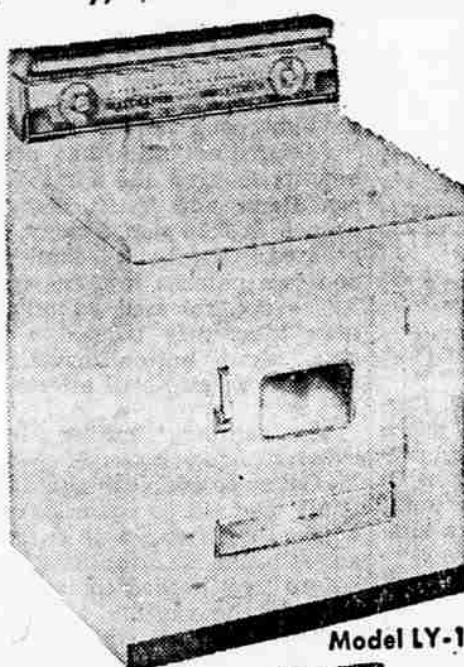

SAVE \$31⁹⁵
Model 21 S401
21" TABLE TELEVISION

\$209.95* VALUE
\$178⁰⁰**

- 80% Brighter picture
- Stay—set volume control
- Automatic focus
- Dynapower speaker

SAVE \$101⁹⁵
\$399.95* VALUE
REFRIGERATOR-FREEZER
BIG 11-CU. FT.
\$298⁰⁰**

- Frost-away automatic defrosting
- 17-sq. ft. shelf area
- Twin porcelain steel crispers
- Aluminum door shelves
- 75-lb. capacity TRUE food freezer—maintains sub-zero temperature

SAVE \$111⁹⁵
\$539.95* VALUE
WASHER-DRYER COMBINATION
\$428⁰⁰**