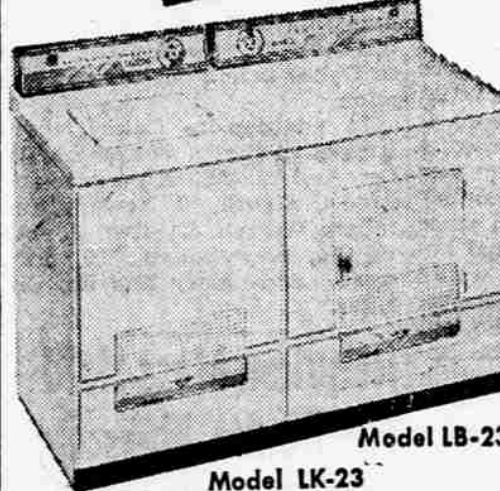

- Frost-away automatic defrosting
- 17-sq. ft. shelf area
- Twin porcelain steel crispers
- Aluminum door shelves
- 75-lb. capacity TRUE food freezer—maintains sub-zero temperature

SAVE \$111⁹⁵
\$539.95* VALUE
WASHER-DRYER COMBINATION
\$428⁰⁰**

SAVE \$111⁹⁵
Model FM-12
\$399.95* VALUE
UPRIGHT FREEZER
Big 417-lb. Capacity

- Coils in shelves and walls
 - Aluminum liner—conducts cold four times faster
 - 5-Year food protection plan
- \$288⁰⁰****

SAVE \$51⁹⁵
\$219.95* VALUE
REFRIGERATOR
\$168⁰⁰**

- Large 8-cu. ft. family size
- Full width freezer
- Chiller tray for additional frozen food storage
- Full door storage

SAVE \$151⁹⁰
\$579.90* VALUE
HOME LAUNDRY PAIR
\$428⁰⁰**