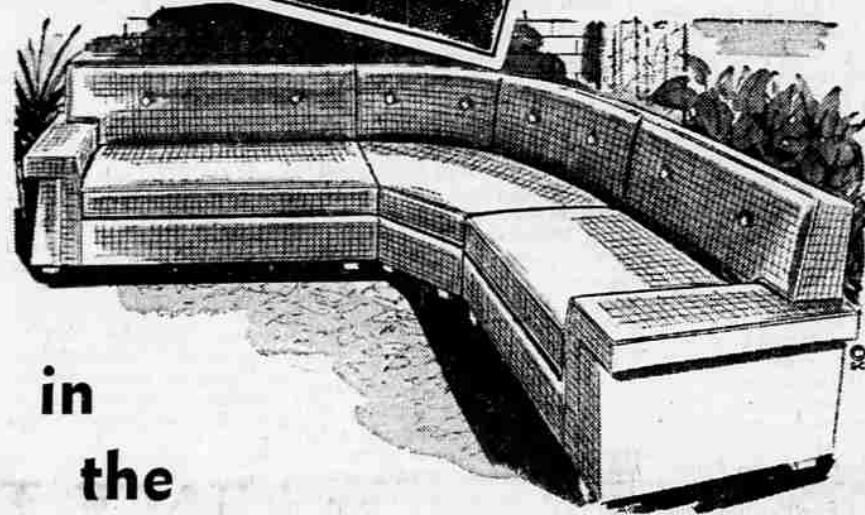

GATES FURNITURE'S BIG...

NEW HEIGHT-OF-FASHION STYLES

DRAMATICALLY-PRICED VALUES

TIME TO BUY... IN OUR-

August FURNITURE

STARTS TOMORROW

Clearance

Shipments of new fall and winter home furnishings are rolling in and we simply haven't room for them. That's why we're starting this big AUGUST CLEARANCE starting TOMORROW—and we're making a clean sweep throughout store, cutting prices right and left, regardless of cost. It's all TOP QUALITY FURNITURE, too—that's the only kind of merchandise you'll ever see in a GATES store! Just come in tomorrow—any day this week—and see for yourself the AMAZING SAVINGS YOU CAN MAKE! It will pay you handsomely to help us clear away our present stock!

5 Piece Better DINETTE SETS

- (1) Regular \$159.95—Now \$119.88
- (1) Regular 139.95—Now 79.88
- (1) Regular 91.95—Now 69.88

in the LIVING ROOM

With the Latest Style and Quality

- (1) Provincial LOVE SEAT Regular \$159.95 Now \$129.88
- (1) Daveno and Club Chair Regular \$259.95 Now \$199.88
- (1) Maple Daveno & Rocker Regular \$259.95 Now \$199.88
- (1) Davenport and Chair Regular \$323.50 Now \$249.88
- (1) 3 Piece SECTIONAL Regular \$499.95 Now \$399.88

WE CARRY OUR OWN CONTRACTS

OCCASIONAL CHAIRS

- (2) T.V. Swivel—Reg. \$59.95 Now \$39.88
- (2) T.V. Swivel—Reg. \$57.95 Now 49.88
- (1) Occasional Chair—Reg. \$79.95 Now 59.88
- (2) Barrel Swivel—Reg. \$89.95 Now 69.88
- (1) Occasional Chair—Reg. \$125.50 Now 79.88
- (1) Recliner Chair—Reg. \$172.95 Now 99.88
- (1) Prov. Wing Chair—Reg. \$139.95 Now 99.88