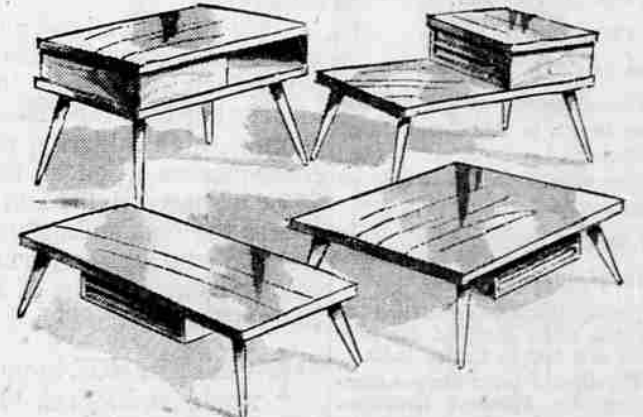

9 x 12 CARPETS

Reg. 79.95, Now \$37.88

Reg. 59.95, Now \$37.88

Limited Quantity So Hurry!

Many More Items on Sale Not Listed In This Ad!

TWIN-SIZE MATTRESS & BOX SETS

NAME BRANDS

Reg. \$99.00 Value NOW \$69.88

Easy Credit Terms

— ALSO — A Few Full Size Sets at Above Prices!

ODD and ENDS

COFFEE TABLES Step Up End Tables

Val. to \$40 Your Choice \$17.88

LAMPS

- (3) FLOOR LAMPS—Regular 34.95 NOW \$19.88
- (1) TABLE LAMP—Regular 31.95 NOW \$17.88
- (1) TABLE LAMP—Regular 42.95 NOW \$29.88
- (2) FLOOR LAMPS—Regular 25.95 NOW \$15.88
- (4) TABLE LAMPS—Regular 16.95 NOW \$10.88
- (2) TABLE LAMPS—Regular 17.95 NOW \$10.88