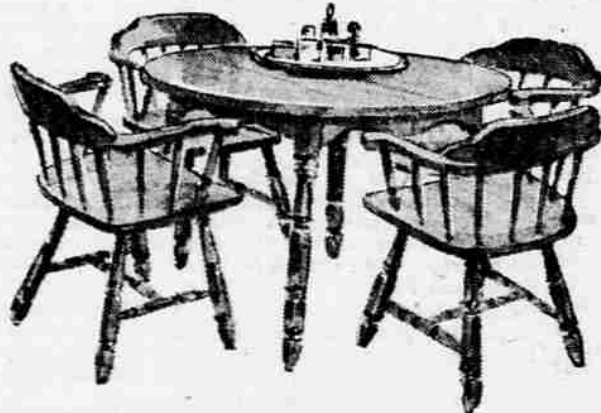

Easy Credit Terms

— ALSO — A Few Full Size Sets at Above Prices!

ODD and ENDS

COFFEE TABLES Step Up End Tables

Val. to \$40 Your Choice \$17.88

LAMPS

- (3) FLOOR LAMPS—Regular 34.95 NOW \$19.88
- (1) TABLE LAMP—Regular 31.95 NOW \$17.88
- (1) TABLE LAMP—Regular 42.95 NOW \$29.88
- (2) FLOOR LAMPS—Regular 25.95 NOW \$15.88
- (4) TABLE LAMPS—Regular 16.95 NOW \$10.88
- (2) TABLE LAMPS—Regular 17.95 NOW \$10.88

DINING ROOM

- (2) Maple Arm Chairs, Regular \$24.95 NOW \$14.88
- (4) Maple Side Chairs, Regular \$17.95 NOW \$10.88
- (3) Maple Captain's Chair, Regular \$24.95 ... NOW \$15.88
- (1) Maple Buffet, Regular \$72.95 NOW \$42.88
- (1) 5 Piece Maple Dinette, Regular \$189.95 ... NOW \$149.88