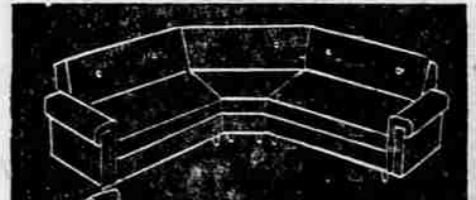

Plus Your Old Set

Terms on Approved Bank Credit!

9 Pc. Sofa Living Room Group

Includes

- 3 pc. modern arm and bumper sofa with Matching chair and ottoman (sleeps 3).
- Decorator floor lamp & shade.
- 2 plastic top step-end tables.
- Cocktail table to match.
- 2 modern table lamps, shades.

All For Only.

\$299

COMPLETE Plus Your Old Set

LOOK... you get
All These
9 pieces in your
sectional group

3-Pc. Foam Rubber Sectional and matching swivel chair in metallic tweed; white, pink, brown, turquoise, coral, gold. Textured wool charcoal grey, turquoise, icy pink. Frieze; forest green, lipstick red, cocoa beige.