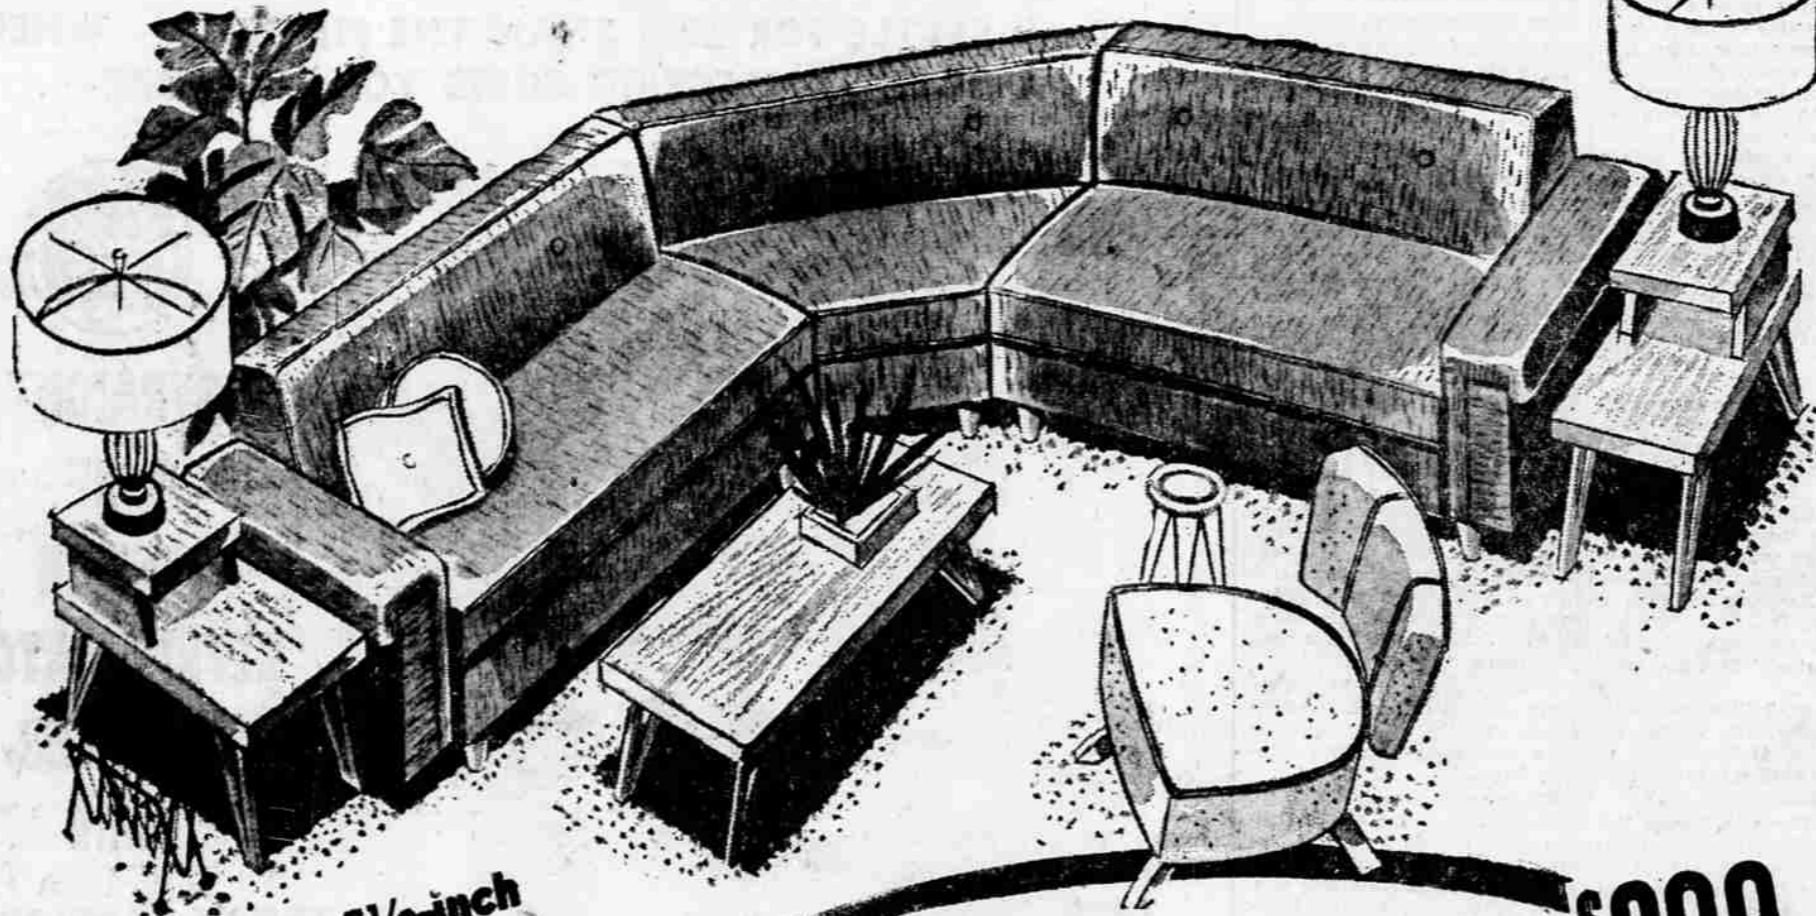

A special showing of the merchandise is now in our 225 foot long show windows, which I believe to be the largest showing of modern Living Room Furniture ever shown at one time in the State of Oregon.

We invite you to drive out and look at this great showing of fine furniture.

Signed, JOHN CUPP
Owner

Possibly One Of The Greatest Values Ever Offered In Southern Oregon!

5 1/2-inch
FOAM RUBBER
REVERSIBLE CUSHIONS

9 Pc. Sectional Living Room Group

Includes

- 3 pc. curved sectional with 5 1/2-inch foam rubber reversible zippered cushions.
- Matching TV swivel chair.
- 2 plastic top step-end tables.
- Cocktail table to match.
- 2 modern table lamps & shades.