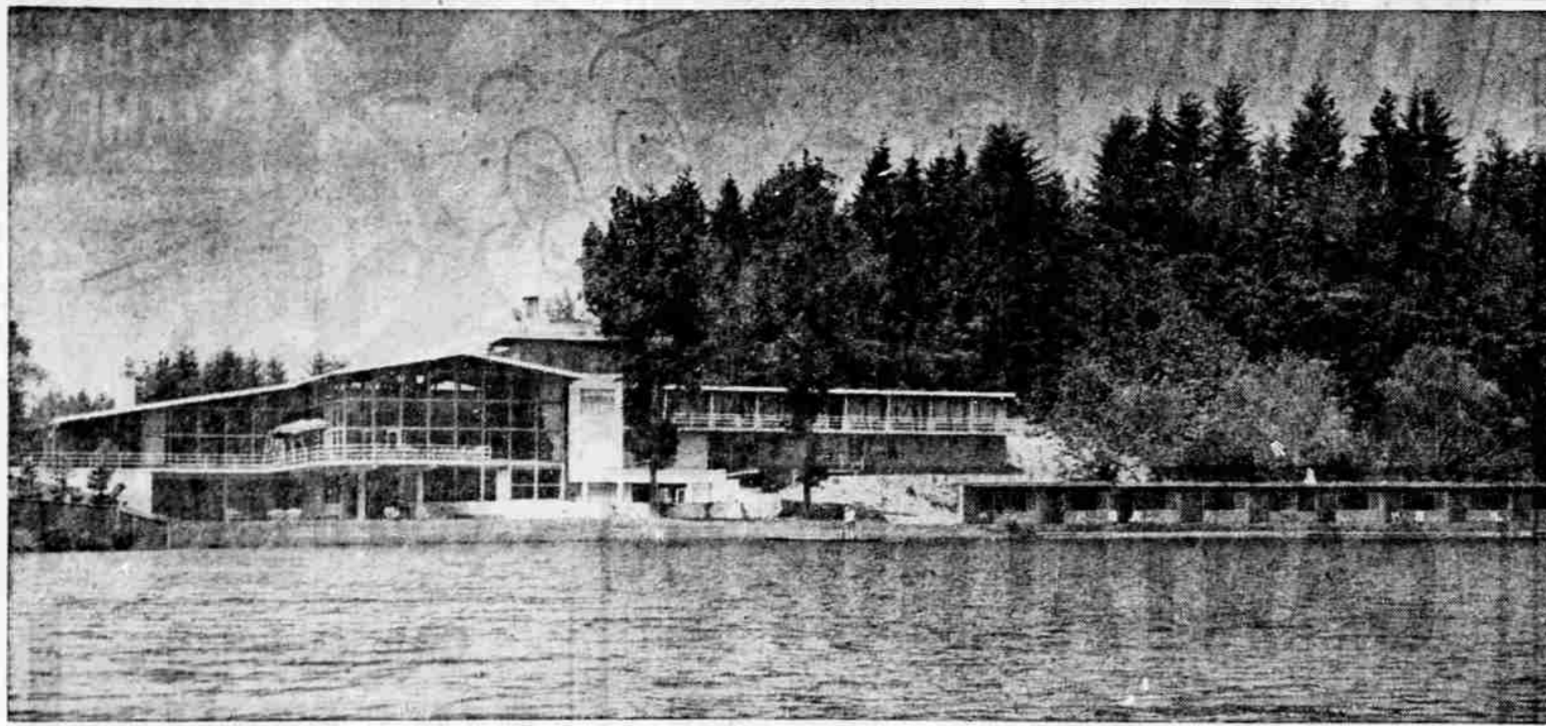

4 BIG FREE PARKING LOTS
IN BACK OF OUR STORE

GROCETERIA

SIXTH AND GRAPE STREETS
OPEN 7 DAYS A WEEK UNTIL **9** P.M.

WIN A FREE VACATION AT GAFFNEY'S FAMOUS LAKE WILDERNESS RESORT

19 Miles Southeast of Seattle