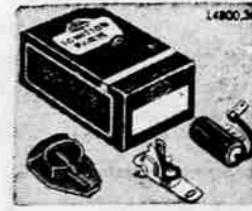

Easy car-washing! Adjustable wrist strap. 3P8111

\$1

Wizard Ign. Tune-Up Kit

Everything needed for a complete tune-up job. L4800

\$1

6-12 V. Auto Trouble Lamp

Plugs into lighter socket! 12-ft. cord, shield, hook. 2L6278