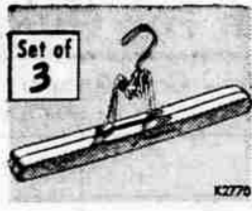

Set of 3 Skirt Hangers

Designed for firm secure grip with 4 point tension. K2770

$1