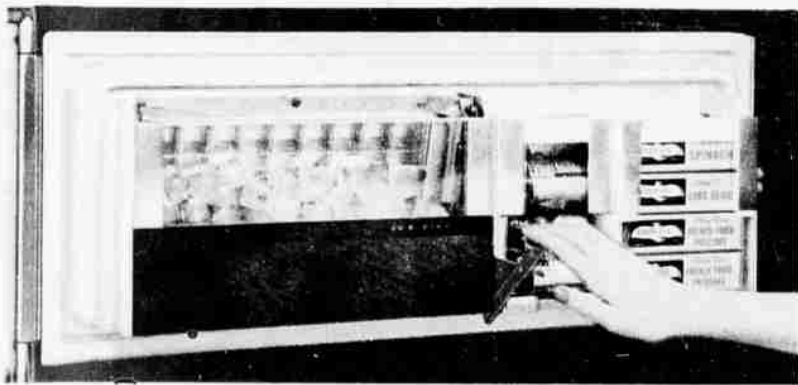

Imagine - Sheer Look Glamor at a Never Before Low Price!

Frigidaire sells Glamorous Sheer Look Colors at No Extra Cost. Available in many models.

-and a 2-door beauty with the marvelous Ice-Ejector at that!

You're in luck if you need a new freezer-refrigerator. Right now, everything's in your favor!

Because now you can have this big Frigidaire two-door combination - with all its Imperial features - and IN COLOR - for the price you'd expect to pay for a one-door plain white refrigerator.

Frigidaire huge shelf area of 20.7 square feet. That's up to 4.9 more feet than other comparable makes.

Frigidaire zero zone, true freezer section

with its separate door and 84-pound capacity. With its Ice-Ejector that pops cubes out and stores them for you.

Frigidaire exclusive Cycla-Matic defrosting of its refrigerator section - the Roll-to-You Shelves, even for bottles - the Plan-A-Door that lets YOU dictate door-storage arrangements.

And - speaking of value - your old refrigerator has a trade-in value right now that will make it extra easy for you to have a sparkling Sheer Look beauty in your kitchen right away. And Frigidaire sells it in color at no extra cost over white.