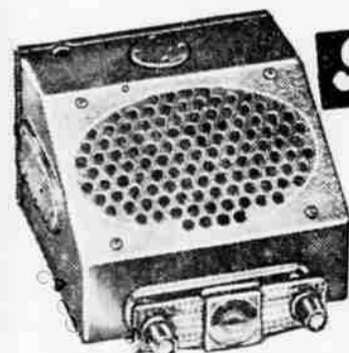

Special

Free Antenna With Radio **39⁹⁵**