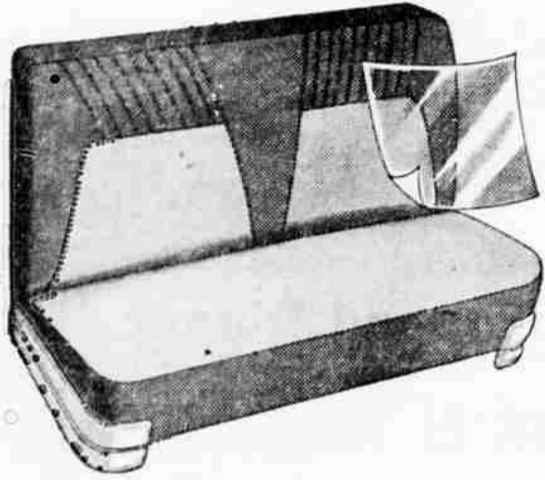

Clear Plastic Seat Covers

2-piece set for front or back seat. Popular cars **8⁹⁰***

Now you can let the original beauty of your car's upholstery show through these perfect-protection seat covers! Guaranteed against cracking, splitting, discoloration or deterioration. Say goodbye to dust and grease... just wipe clean with a damp cloth! N3301-3514

Budget Priced Woven Fiber Covers!

Plastic coated fibers add new beauty styling. Flex-Fit vinyl sides. $23.95 **14⁴⁵***

Small extra charge for installation.