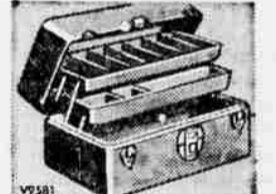

Double-Tray Tackle Box Regular 4.55 **3²⁹**