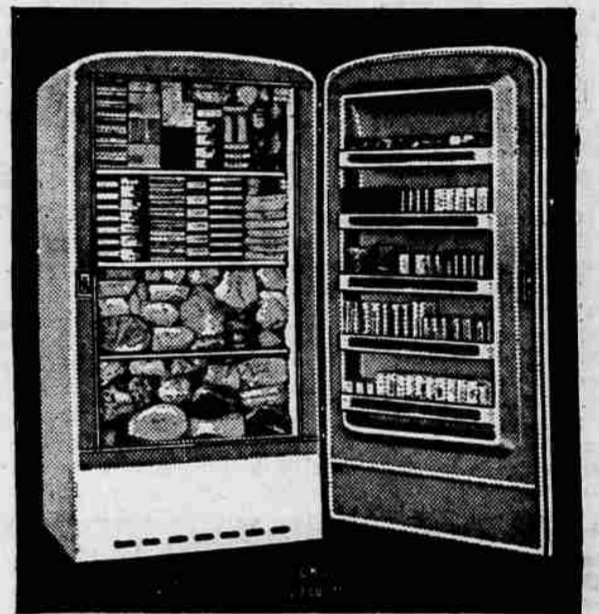

HOLDS 700 LBS!

Big, new 20 cu. ft. Westinghouse Farm-size Freezer

THE GIANT FREEZER
SPACE YOU WANT!
THE QUICK-FREEZING
SPACE YOU NEED!

BIG 20 cu.ft.

Puts 700 lbs. of food at your fingertips

Regular \$669⁹⁵

Now Only **\$449⁹⁵**

ALL THE FREEZER SPACE YOU WANT!
ALL THE QUICK-FREEZE AREA YOU NEED!

Was \$629⁹⁵
NOW
\$399⁹⁵

YOUR FOOD DOLLARS! ONLY 28 INCHES WIDE!

Regularly Priced at \$279⁹⁵
Now **\$239⁹⁵**

with a Westinghouse Freezer . . .
Full-size, holds over 300 pounds!

1957 Westinghouse
Deep-Door Freezer

Keeps 477 lbs. of food
at your fingertips

Deluxe Features
at a low price!

Regularly
\$499⁹⁵

Carload Sale Price —

\$379⁹⁵

Here's a GIANT FREEZER with a Small-Freezer Price!