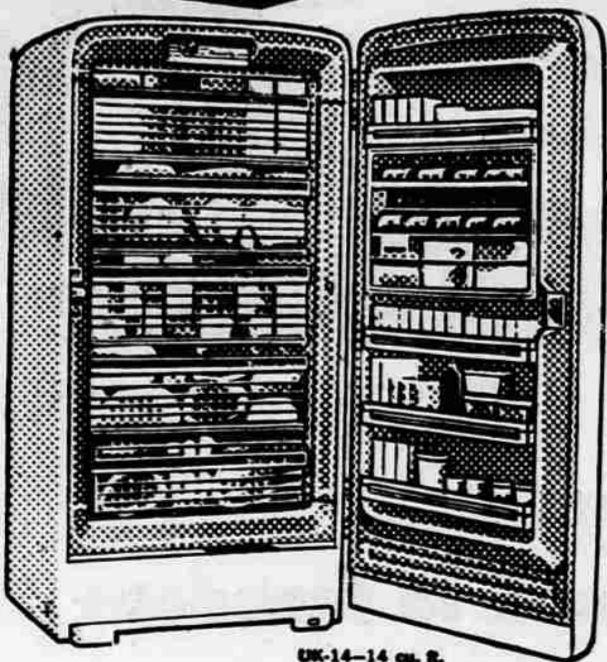

HOLDS 700 LBS!

Big, new 20 cu. ft. Westinghouse Farm-size Freezer

THE GIANT FREEZER
SPACE YOU WANT!
THE QUICK-FREEZING
SPACE YOU NEED!

BIG 20 cu.ft.

Puts 700 lbs. of food at your fingertips

Regular \$669⁹⁵

Now Only **\$449⁹⁵**

ALL THE FREEZER SPACE YOU WANT!
ALL THE QUICK-FREEZE AREA YOU NEED!

Was \$629⁹⁵
NOW
\$399⁹⁵

YOUR FOOD DOLLARS! ONLY 28 INCHES WIDE!

Regularly Priced at \$279⁹⁵
Now **\$239⁹⁵**

with a Westinghouse Freezer . . .
Full-size, holds over 300 pounds!

1957 Westinghouse
Deep-Door Freezer

Keeps 477 lbs. of food
at your fingertips

Deluxe Features
at a low price!

Regularly
\$499⁹⁵

Carload Sale Price —

\$379⁹⁵

Here's a GIANT FREEZER with a Small-Freezer Price!