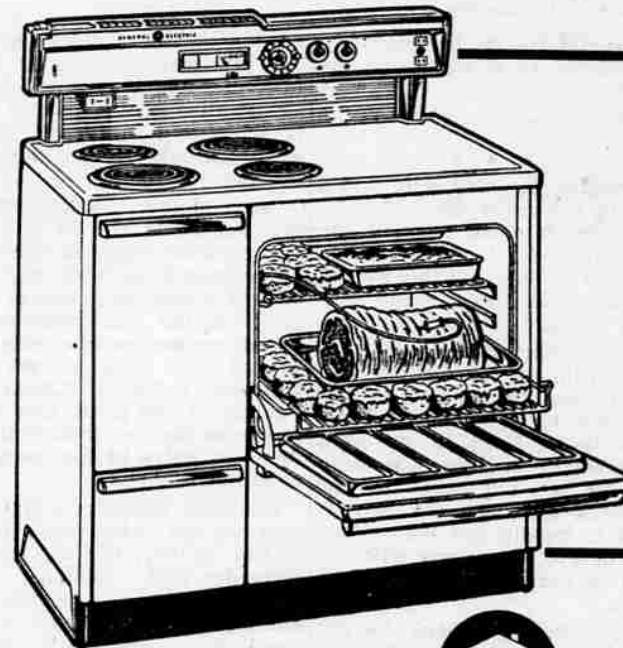

1957 Model J402P

AFTER SMALL DOWN PAYMENT

$15⁰⁰ PER MONTH

ON APPROVED CREDIT
NO DOWN PAYMENT

G.E. Quality, Dependability
At Less Than You'd Expect To
Pay For Unknown Brands!