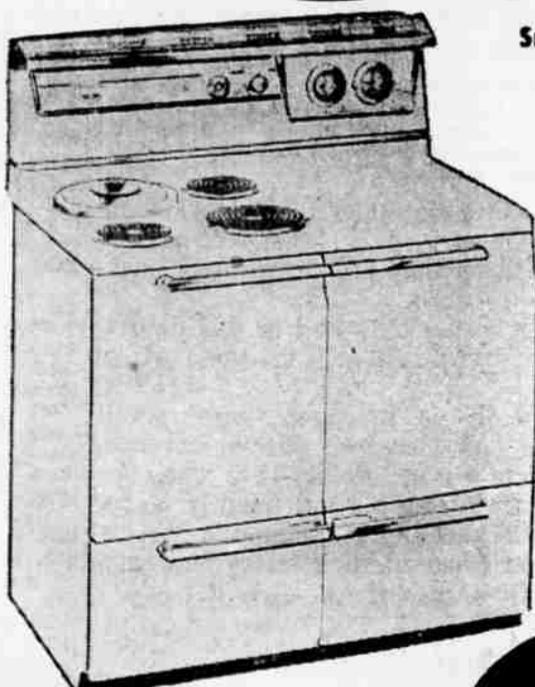

Super De Luxe Push-Button RANGE

- ★ GREATEST RANGE BUY IN HISTORY
- ★ LIGHTED, COLOR-KEYED PUSHBUTTONS
- ★ THRIFT COOKER THAT CAN BE RAISED
- ★ AUTOMATIC TIME CLOCK AND MINUTE MINDER
- ★ HUGE OVERSIZE OVEN
- ★ FLUORESCENT LIGHT 3 STORAGE DRAWERS 2600-WATT ELEMENT APPLIANCE OUTLETS MANY OTHER FEATURES
- ★ TRULY THE WORLD'S FINEST RANGE

REG. $389
$217.
SAVE $172