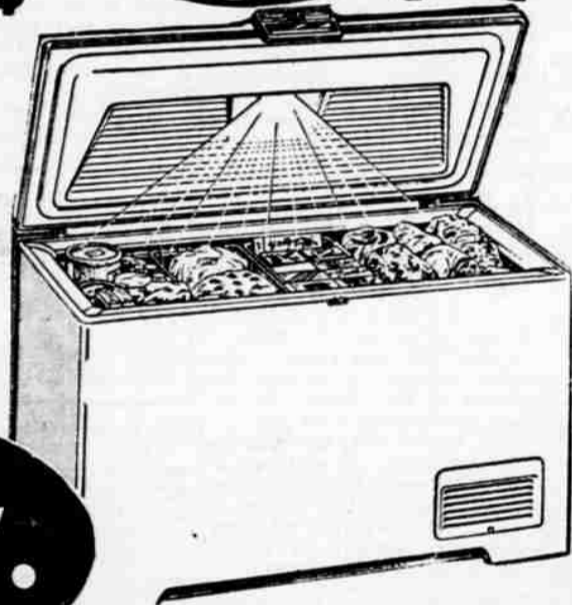

17-FOOT CHEST FREEZER

- ★ HUGE 600 LB. CAPACITY
- ★ SLIDING BASKETS
- ★ ALUMINUM LINER
- ★ CAKE AND PIE RACK
- ★ INTERIOR LIGHT
- ★ AUTOMATIC TEMPERATURE CONTROL
- ★ 5-YEAR PROTECTION PLAN

REG. $489
$297.
SAVE $192