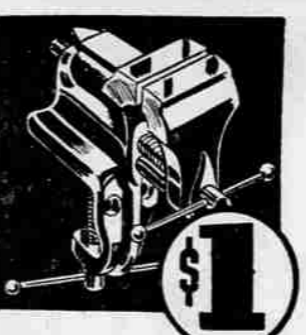

REG. 2.95
RUGGED STEEL BENCH VISE
Of sturdy construction.
NO MONEY DOWN