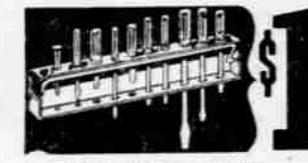

REG. 1.95
EXOTIC FEATHER CLIP-ON EARRINGS
 With pearls, rhinestones.
NO MONEY DOWN

REG. 2.95
RUGGED STEEL BENCH VISE
 Of sturdy construction.
NO MONEY DOWN

REG. 2.95
PLASTIC LINGERIE DRYER
 With 5 plastic arms.
NO MONEY DOWN

REG. 2.95
3-PIECE POTTERY SNACK SET
 Saack plate, salt, pepper.
NO MONEY DOWN

REG. 2.95
ALUMINUM SUGAR AND CREAMER
 Engraved with fine design.
NO MONEY DOWN

REG. 3.95
11-PC. SCREW DRIVER SET
 In handy two-way tray.
NO MONEY DOWN

REG. 2.95
9-PIECE PLASTIC SALAD SET
 Bowl, servers, dishes.
NO MONEY DOWN

REG. 3.50
20-PIECE PICNIC LUNCHEON SET
 Plates, mugs, knives, forks.
NO MONEY DOWN

REG. 2.95
METAL FLOOR SHOE RACK
 Holds nine pair shoes.
NO MONEY DOWN