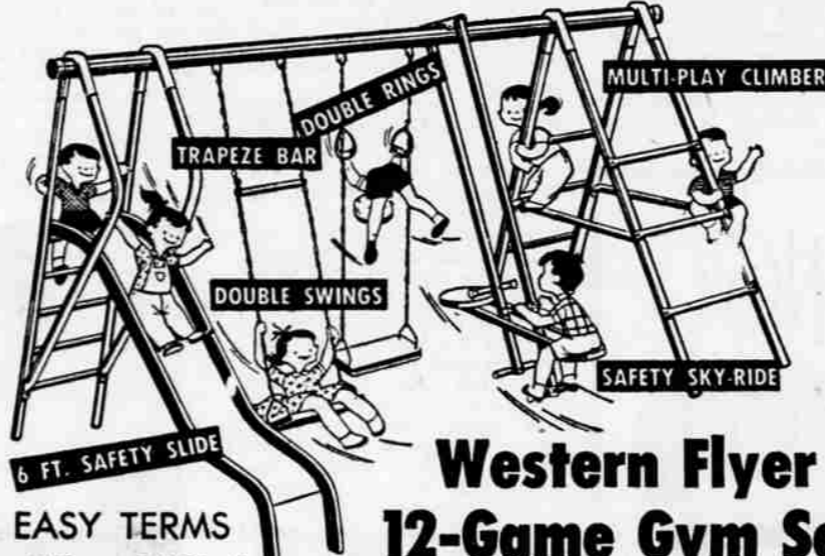

Western Flyer 12-Game Gym Set

EASY TERMS
$6 Down, 5.00 Month

Western Flyer's exclusive 8-leg design makes this low-cost set the safest on the market! Safer . . . tubular steel pipes, welded sockets. More fun . . . double-dip slide, two non-tip swings, trapeze bar and rings, plus a multi-play climber. 2E3215

29⁹⁵ Reg. 34.95