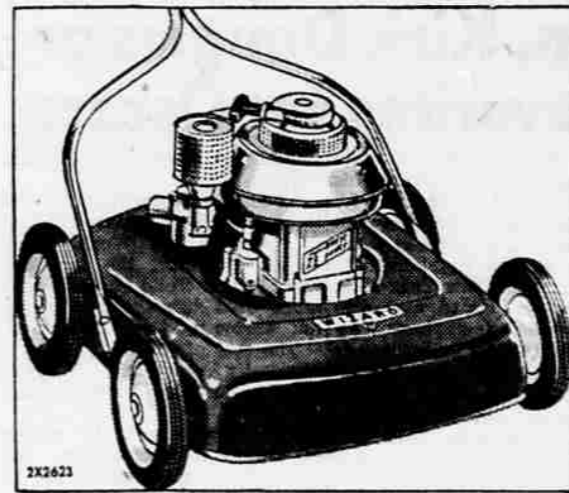

Western Auto
The Family Store
... where you are sure of
High Quality
Fair Prices
Satisfaction Guaranteed

WIZARD SUPER 10' REFRIGERATOR

New and handsome for '57! Featuring 10.56 cu. ft. storage space with big 13.7-lb. meat chiller tray and full-width freez-

er. "Child-Safe" latch opens with minimum of effort! Soft Polar Beige interior, anodized gold trim. 5-yr. unit guarantee.

2J1702

219⁹⁵

$10 Down
$10 Monthly

National List
$269.95

"Bank-Vault" door styling stores bottles! Twin egg racks.

Big 49-lb. freezer capacity with two aluminum ice trays!

New "Square-Flair" styling accents modern kitchen decor!

See WIZARD Refrigerators For 1957!

$184.95 to $469.95

Wizard 20'' Power Mower

2 1/2 H.P. 4-cycle engine
Front-trim. Reg. 94.50 **64⁹⁵** Easy Terms

Rip a clean 20-inch swath through toughest weeds or tallest grass with this Warrior IVI Light in weight for its size, highly maneuverable—with safety float-lock handle. Shatterproof steel base . . . completely guarded blade . . . four cutting heights. 2X2623

20'' Side Trim Rotary—2X2616 72.95

20'' Side Trim 2 1/2 H.P.—2X2617 74.95

'Wild Cat I' 18'' 2 cycle—2X2620 54.95

'Wild Cat N' 18'' 4 cycle—2X2621 59.95

'Warrior I' 20'' 2 1/2 H.P.—2X2622 66.95

Garden Hand Tool Set Regular .63 **.45**

6-ft. Folding Lawn Trelis Regular 1.35 **79**

Durable, weatherproof redwood or cedar. Folds quickly for easy storage. X1300

Lightweight Hedge Shears Regular 2.85 **1⁹⁸**

Tempered steel blades, highly polished. Grip-fit ash handles. 17'' overall. X1561