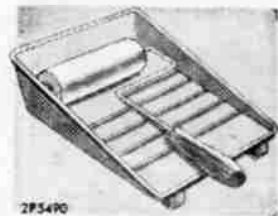

Paint Roller and Tray Set Reg. 2.00 **1⁷⁹**