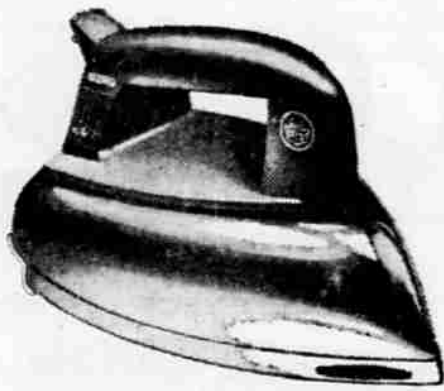

$3.50 TRADE-IN

for Your Old Iron on a New Wizard Steam-Dry

Fully automatic, 6 fabric settings for steam ironing! Easy to use . . . fills with ordinary tap water! Crimson, yellow or aqua with smart gold trim. Full one-year guarantee. Complete with cord. J1119-21.

10.45

13.95 outright

Ironing Board & Free Cover! Reg. 8.50 Value

28-Quart Wastebasket Regular 1.35

Spring-Type Clothespins Regular .26 box

50' Plastic Clothesline Regular .75

5-Ft. Rubber Laundry Hose Regular .69