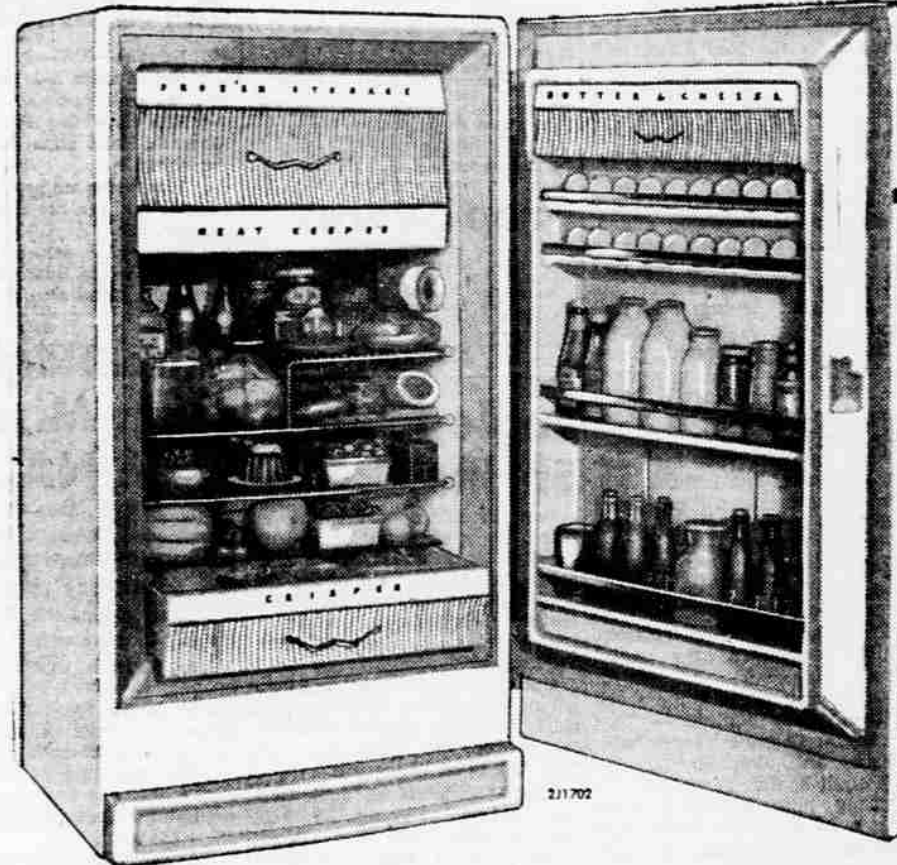

National List $269.95

"Bank-Vault" door styling stores bottles! Twin egg racks.

Big 49-lb. freezer capacity with two aluminum ice trays!

New "Square-Flair" styling accents modern kitchen decor!

See WIZARD REFRIGERATORS For 1957
$184.95 to $469.95

$3.50 TRADE-IN

for Your Old Iron on a New Wizard Steam-Dry

Fully automatic, 6 fabric settings for steam ironing! Easy to use . . . fills with ordinary tap water! Crimson, yellow or aqua with smart gold trim. Full one-year guarantee. Complete with cord. J1119-21.

10.45

13.95 outright

Ironing Board & Free Cover! Reg. 8.50 Value

28-Quart Wastebasket Regular 1.35

Spring-Type Clothespins Regular .26 box

50' Plastic Clothesline Regular .75

5-Ft. Rubber Laundry Hose Regular .69