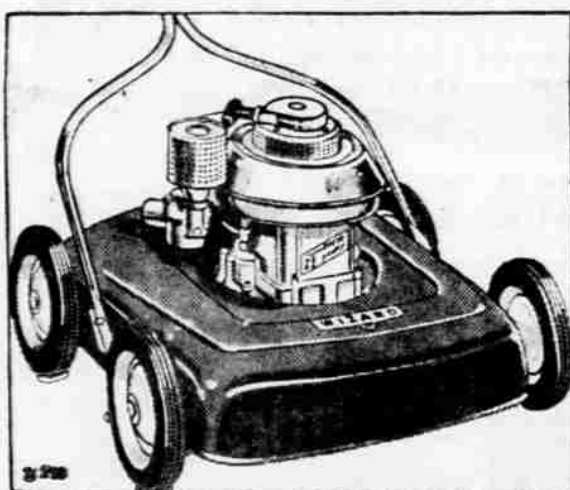

Wizard 20" Power Mower

3 1/2 H.P. 4-cycle engine. Front-drive. Reg. 94.50

64.95

Easy Terms
Cuts a clean 20-inch swath through toughest weeds or tall grass with this Warrior IV! Light in weight for its size, highly maneuverable — with safety float-lock handle. Skidproof steel base . . . completely guarded blades . . . four cutting heights. 2X2623

Mirromatic Percolator Easy Terms **12.95**

Perks in 30 seconds, brews coffee to your taste, keeps it hot for hours. J1397

"Welcome" Door Mat Regular 1.69 **98¢**

Greet friends, callers, with this heavy rubber mat! Easy-to-clean, non-skid! 5J7411

Indoor-or-Out Thermometer Regular .79 **49¢**

Wood back 8" long. Mounts inside or outside. Registers from 120° to -60° F. 5J1940

9-Ft. 3-Way Extension Cord Regular .59 **35¢**

Rubber plug with 3 outlets. Dble. stranded wire. Brown vinyl insulation. 4J3140

12-oz. Wizard Spray Paint Regular 1.39 **98¢**

Fast, easy painting at the touch of a button! 12 colors and clear plastic. P1799-1811

Industrial Flashlight Regular 1.19 **98¢**

Two-cell, rubber-cushioned model. (Batts. not incl.) 5J4237 Use Wizard flashlight cell!

Cotton Flannel Work Gloves Reg. .33 Pair **27¢**

8-oz. white cotton flannel, snug blue knit wrists. M5023 10-oz. gloves. M5025 . . . 40

Wizard Elec. Corn Popper Regular 4.25 **2.98**

Built-in agitator action . . . pops 2 qts. automatically. Free measuring cup! J1299

3-D Electric Wall Clock **2.69 Plus tax**

3-dimension face on pastel red, pink or yellow back ground. 5" cord. J1719-21

6 1/2-Quart Deep Fryer Regular 18.95 **15.95**

Fries 10 pieces of chicken at one time! Doubles as food warmer. Cookbook. J1197

Handy Size Masking Tape **29¢**

3 1/2"x30" roll ideal for use in close-work painting. 2P5697 60-Yd. Roll. 2P5696 . . . 1.39

1-lb. Screw Assortment Regular .42 **25¢**

All shapes, sizes & styles of commonly used wood screws. Precision machined. 3H9120