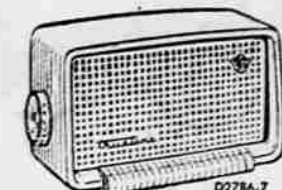

Long Distance AM Radio
Power-packed performer that pulls in those far-away stations! Maroon or gray with gold trim. D2788-7 **24.95** Reg. 29.95

Western Auto

101 S. Riverside Medford Phone 2-6882

Special Prices Good Thru Sat.!

OPEN EVERY WEDNESDAY UNTIL 9 P.M.

Easy Terms!