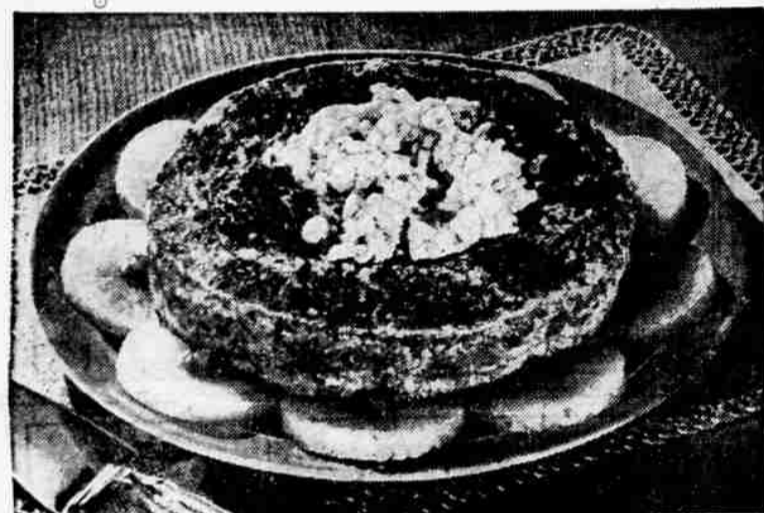

**5** 12 oz. Glasses **\$1.00**

CORNED BEEF CORRAL. Different! A ring mold of corned beef hash, filled with fluffy scrambled eggs. Hot pineapple rings, halved, to dress it up fancy.

**FREE** SNO-WHITE Regular 12c ea. 26-oz. Package