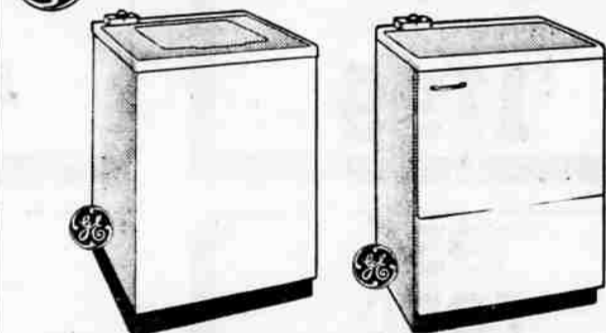

GE AUTOMATIC WASHER AND DRYER