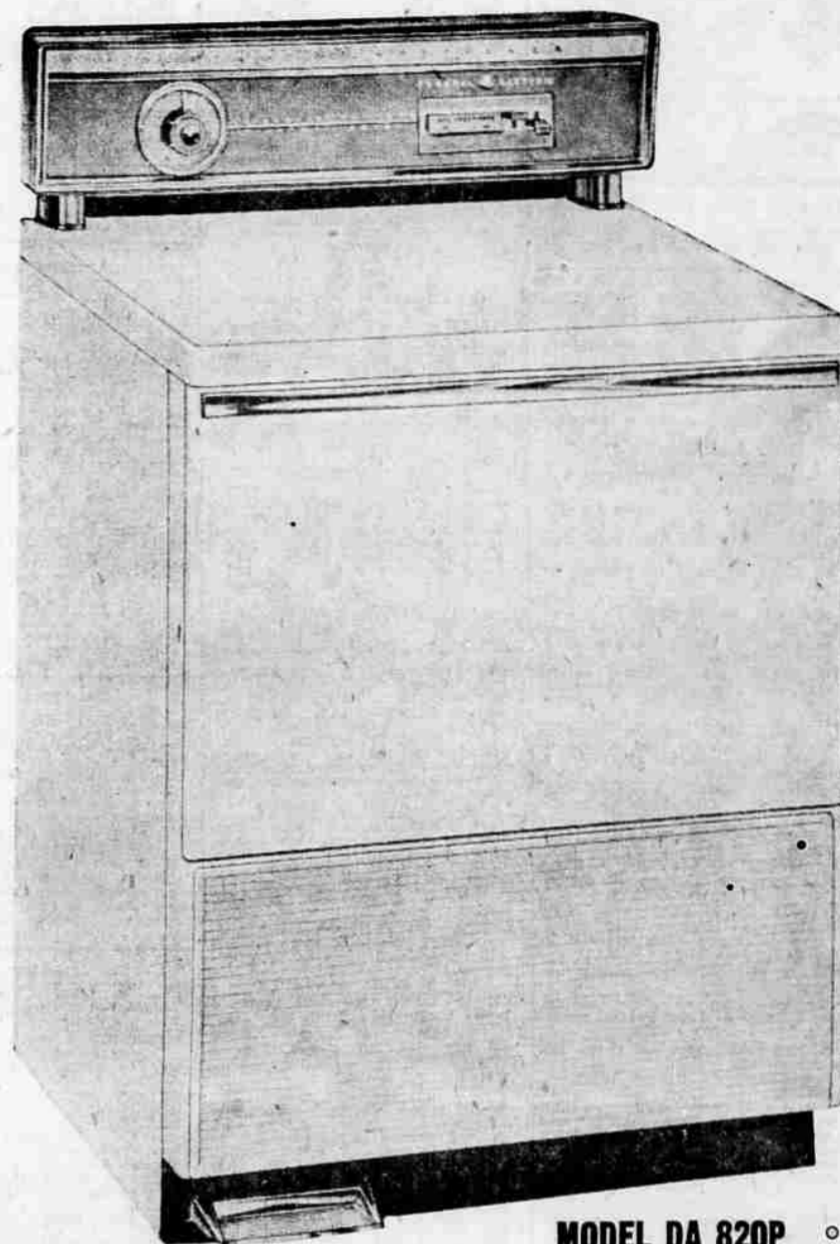

MODEL DA 820P

Regular $269.95

NOW SALE PRICED

Save $40 $229.95

GE AUTOMATIC DRYER

Laundrying will be so easy . . . you'll find yourself washing more often and buying fewer clothes . . . The Dryer Control stops shrinking through over-drying. Fluff your pillows with the no-heat fluff feature . . . Blow the dust from the window curtains . . . and sprinkle for ironing . . . all automatically in the G.E. Clothes-Conditioner.

- ✓ PAY NO MONEY DOWN
- ✓ UP TO 3 YEARS TO PAY
- ✓ 1st PAYMENT CAN BE DELAYED UNTIL SPRING

GE 1957 AUTOMATIC HOME LAUNDRY

Medium priced . . . but tops in quality and dependability . . . This pair is as beautiful . . . as they are easy to use . . . Big capacity Washer zips out clothes in quick time . . . clean, bright . . . and "just right" . . . You'll get a lift from the thrift in water saving . . . just touch the Water Saver for small loads . . . Matching Air Flo Dryer conditions clothes . . . saves you money . . . This sale must end when our four stores sell the extra carloads . . . don't wait . . . buy now and save . . .

BUY BOTH FOR $429.90

SAVE $40

WHEN YOU BUY BOTH

ONLY $14²⁵ A MONTH FOR BOTH