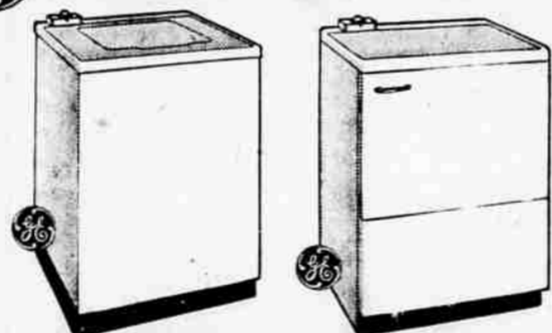

GE AUTOMATIC WASHER AND DRYER

$11.25
A
MONTH
FOR
BOTH

REGULAR
$359.95
FOR BOTH!

BUY BOTH FOR $349.95 - SAVE $10

Good washing and drying dependability at the lowest cost . . . that's yours with this Utility Model G.E. Home Laundry . . . No Chrome but a real washing rascal . . . companion Air-Flo Dryer makes this a substantial Home Laundry at a good price . . . If you have a trade-in . . . we'll give you every cent that we honestly think it is worth . . . Trade now . . . you'll be glad that you did!