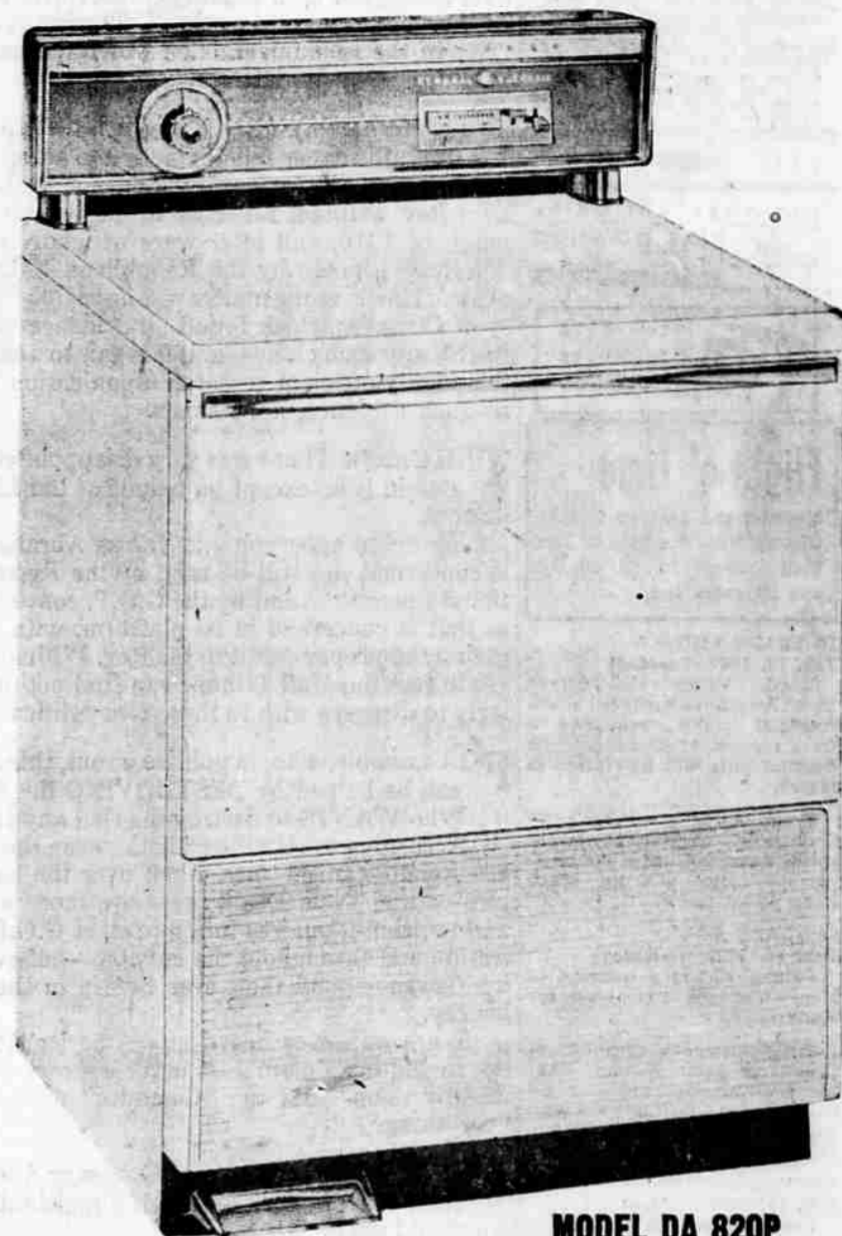

MODEL DA 820P

1957 FILTER-FLO AUTOMATIC WASHER & MATCHING DRYER

SAVE $80
When You Buy Both!

Only $17⁰⁰ For Both
A MONTH