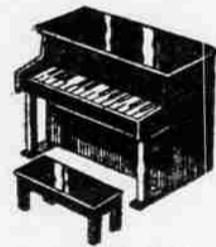

The young cowboy will really like this set which is exceptionally well-made. Top grain cowhide goes into the holster. Gun included.

\$2.98

RUGGED PING PONG SETS

This game is liked by everyone and the set makes a good gift. This includes the net and paddles. Buy someone a lot of fun with this. Sporting Goods Dept.

\$2.49

KIDDIES ACCORDIONS

These are inexpensive but the tone is excellent and the construction is rugged. Start their musical career with one of these practical toys.

\$2.98

WELL-MADE 20 KEY PIANOS

Here is an outstanding toy at a low, low budget price. Beautiful tone. Stands a full 20 inches tall and has a matching bench. Reg. 9.95 value.