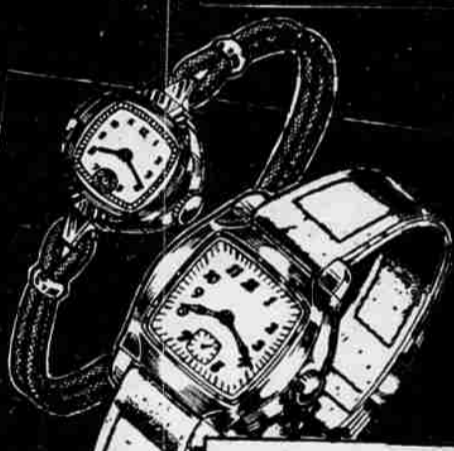

TAILORED STYLES COSTUME JEWELRY
1.00 to 29.95
NO MONEY DOWN

EASTMAN BROWNIE 8 mm MOVIE CAMERA
Now Only 29.95
NO MONEY DOWN

Carved Imported CUCKOO CLOCKS
Reg. 24.95
Now 14.88
NO MONEY DOWN

Ladies' 2-diamond Wristwatch With a Dainty Corded Band
A feminine looking watch, attractive
16.88
NO MONEY DOWN • 50c WK

Men's Husky 17-Jewel Automatic Wrist Watch
Sturdy water and shock resistant
29.95
NO MONEY DOWN • 75c WK

Boys' and Girls' Watches in Attractive Styles for GENTS
Handsome faces and strong cords... bands
9.95
NO MONEY DOWN • 25c WK