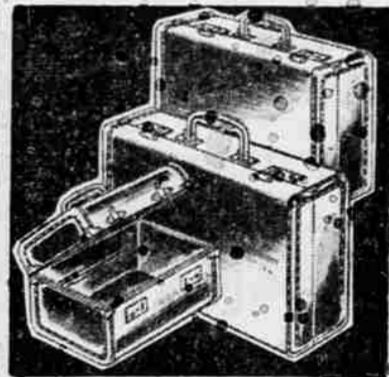

3-PC. SET AIRPLANE
PLASTIC LUGGAGE
Pullman case, vanity
case, overnight case **24.95**
NO MONEY DOWN • 75c WEEK