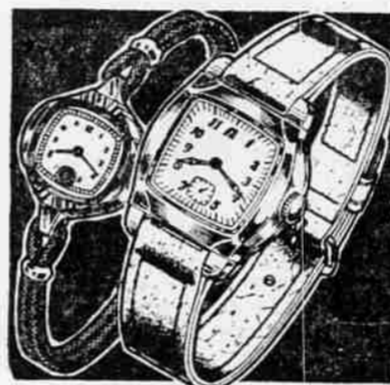

"THE GRETEL"
LOVELY 10-DIAMOND BRIDAL SET
in Modern 14-K GOLD MOUNTING
Brilliant Solitaire
Engagement Ring **49.50**
NO MONEY DOWN • 1.00 WEEK

Boys' and Girls'
STURDY WRIST WATCHES
Variety of styles, Man's
leather band **9.95**
NO MONEY DOWN • 25c WEEK