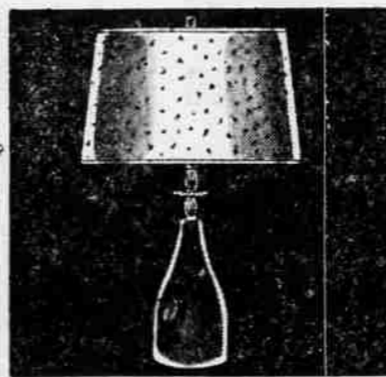

3-PC. SET AIRPLANE
PLASTIC LUGGAGE
Pullman case, vanity
case, overnight case **24.95**
NO MONEY DOWN • 75c WEEK

BROWNIE HAWKEYE
FLASH CAMERA OUTFIT
Camera, flashgun, flash-
bulbs, film **13.95**
★ NO MONEY DOWN ★

CERAMIC TABLE LAMP
COMPLETE WITH SHADE
Modern ceramic base with
brass contrast **6.88**
★ NO MONEY DOWN ★

52-PIECE STAINLESS-
STEEL TABLEWARE SET
Service for 8 with 2
patterns offered **29.95**
★ NO MONEY DOWN ★