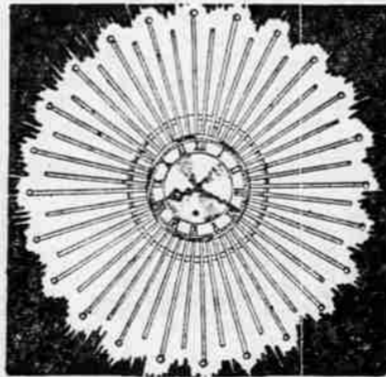

BIG IMPORTED 8-DAY
SUNBURST WALL CLOCK
Brass rods radiate around
artistic face **16.88**
NO MONEY DOWN • 50c WEEK

KEYSTONE CAPRI 8MM
ROLLFILM MOVIE CAMERA
Easy-to-operate, with
Fast F2.5 lens **49.95**
NO MONEY DOWN • 1.25 WEEK