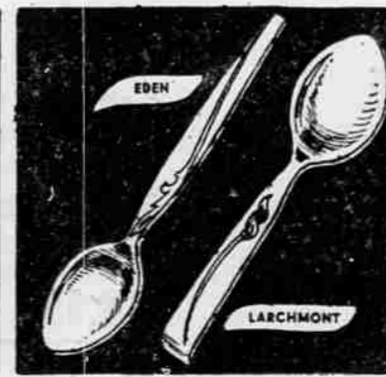

3-PC. SET AIRPLANE
PLASTIC LUGGAGE
Pullman case, vanity
case, overnight case **24.95**
NO MONEY DOWN • 75c WEEK

BROWNIE HAWKEYE
FLASH CAMERA OUTFIT
Camera, flashgun, flash-
bulbs, film **13.95**
★ NO MONEY DOWN ★

"COLIBRI" AUTOMATIC
LIGHTER BY KREISLER
Easy to fill, with fine
silver finish **6.95**
★ NO MONEY DOWN ★

COMBINATION GRILL
AND WAFFLE IRON
Interchangeable grids, re-
movable grease cup **8.95**
★ NO MONEY DOWN ★

CERAMIC TABLE LAMP
COMPLETE WITH SHADE
Modern ceramic base with
brass contrast **6.88**
★ NO MONEY DOWN ★

52-PIECE STAINLESS-
STEEL TABLEWARE SET
Service for 8 with 2
patterns offered **29.95**
★ NO MONEY DOWN ★