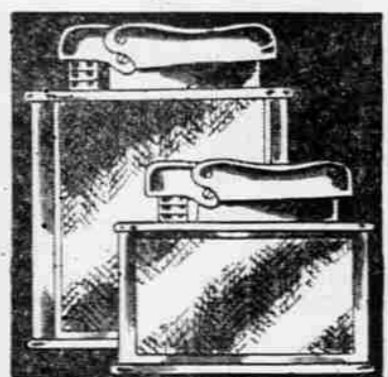

BIG IMPORTED 8-DAY
SUNBURST WALL CLOCK
Brass rods radiate around
artistic face **16.88**
NO MONEY DOWN • 50c WEEK

KEYSTONE CAPRI 8MM
ROLLFILM MOVIE CAMERA
Easy-to-operate, with
Fast F2.5 lens **49.95**
NO MONEY DOWN • 1.25 WEEK

3-PC. SET AIRPLANE
PLASTIC LUGGAGE
Pullman case, vanity
case, overnight case **24.95**
NO MONEY DOWN • 75c WEEK

BROWNIE HAWKEYE
FLASH CAMERA OUTFIT
Camera, flashgun, flash-
bulbs, film **13.95**
★ NO MONEY DOWN ★