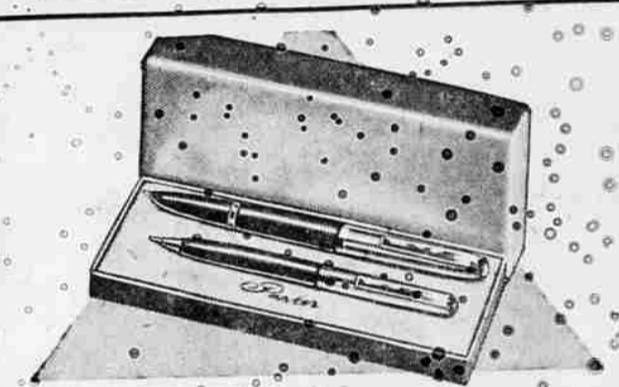

Parker "21" Pen and Pencil Set $7.95

NO MONEY DOWN — ONLY 75¢ A WEEK

TRAVELER 4-Speed

Phonograph

16-33-45-78

Brown and Light Leather Finish

Reg. $69.95

$49.95

NO MONEY DOWN — $1.25 A WEEK