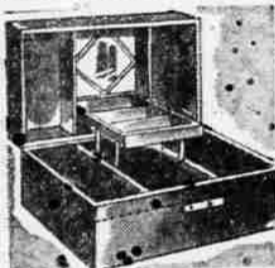

at WEISFIELD'S PRE-CHRISTMAS SALE

MONEY SAVING FEATURE SPECIAL AND BONUS OFFERS!

Weisfield's Pre-Christmas Bonus Offer

REG. 9.95 — 15-PIECE TEA SET, CREAMER & COVERED SUGAR

Each blossom design on the 4 cups, 4 saucers, and 4 small plates.

$1

... WHEN YOU PURCHASE A 52-PIECE STAINLESS STEEL SET AT $14.88

Weisfield's Pre-Christmas Bonus Offer

REG. 5.95 — Jumbo Jewel Box with Upswing Tray, and Mirror

$1

... WHEN YOU PURCHASE A 52-PIECE STAINLESS STEEL SET AT $14.88

Weisfield's Pre-Christmas Bonus Offer

REG. 8.95 — STAINLESS STEEL KITCHEN TOOL SET, BRACKET

$1

... WHEN YOU PURCHASE A 52-PIECE STAINLESS STEEL SET AT $14.88

Reg. 29.95 HEAVYWEIGHT 52-PIECE STAINLESS STEEL TABLEWARE SETS

IN YOUR CHOICE OF TWO DELIGHTFUL NEW PATTERNS... "POISE" and "WARWICK"

... AND FOR $1.00 ADDITIONAL YOU CAN CHOOSE ANY OTHER ITEM ILLUSTRATED HERE!

This stainless steel flatware is guaranteed not to rust, corrode or stain. It comes in two lovely patterns which we invite you to see for yourself.

- 52-PIECE SET INCLUDES:
2. 14 Teaspoons
   - 8 Dinner Forks
   - 8 Soup Spoons
   - 8 Dinner Knives
   - 8 Dinner Forks
   - 1 Butter Knife
   - 1 Sugar Shell
   - 1 Berry Spoon
   - 1 Cold Meat Fork

Weisfield's Pre-Christmas Bonus Offer

REG. 6.95 — "BLUE WILLOW" 20-PIECE LUNCHEON SET

$1

... WHEN YOU PURCHASE A 52-PIECE STAINLESS STEEL SET AT $14.88

Weisfield's Pre-Christmas Bonus Offer

REG. 9.95 — FOR TRAVELING! JEWEL ALARM CLOCK

Folds into genuine leather case of lizard or morocco for traveling.

$1

... WHEN YOU PURCHASE A 52-PIECE STAINLESS STEEL SET AT $14.88

Weisfield's Pre-Christmas Bonus Offer

REG. 8.95 — NEW DECORATOR TABLE LAMP, MODERN SHADE

The black and brass of the fabric lamp base make a striking contrast. Value!

$1

... WHEN YOU PURCHASE A 52-PIECE STAINLESS STEEL SET AT $14.88

NO MONEY DOWN