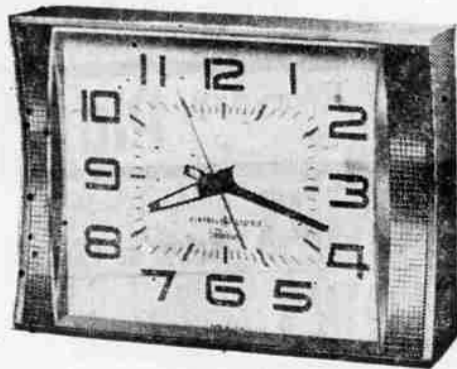

No Money Down... Buy Now... Pay Later

THE "SNOOZ-ALARM" Easy to read luminous dial. Complete with second hand, wakes you at set intervals.

6.98

NO MONEY DOWN

Smart "KITCHEN-MATE" With floating numerals. Comes in white with turquoise, red, yellow or pink colors.

4.98

NO MONEY DOWN

THE "CIRCLEWOOD" Light or Dark Mahogany Smooth Mahogany Case 7.98 Grained Mahogany Case 8.98 Beautiful modern wood cased alarm clocks, second hands.

6.98

NO MONEY DOWN

MEDFORD'S GIFT HEADQUARTERS