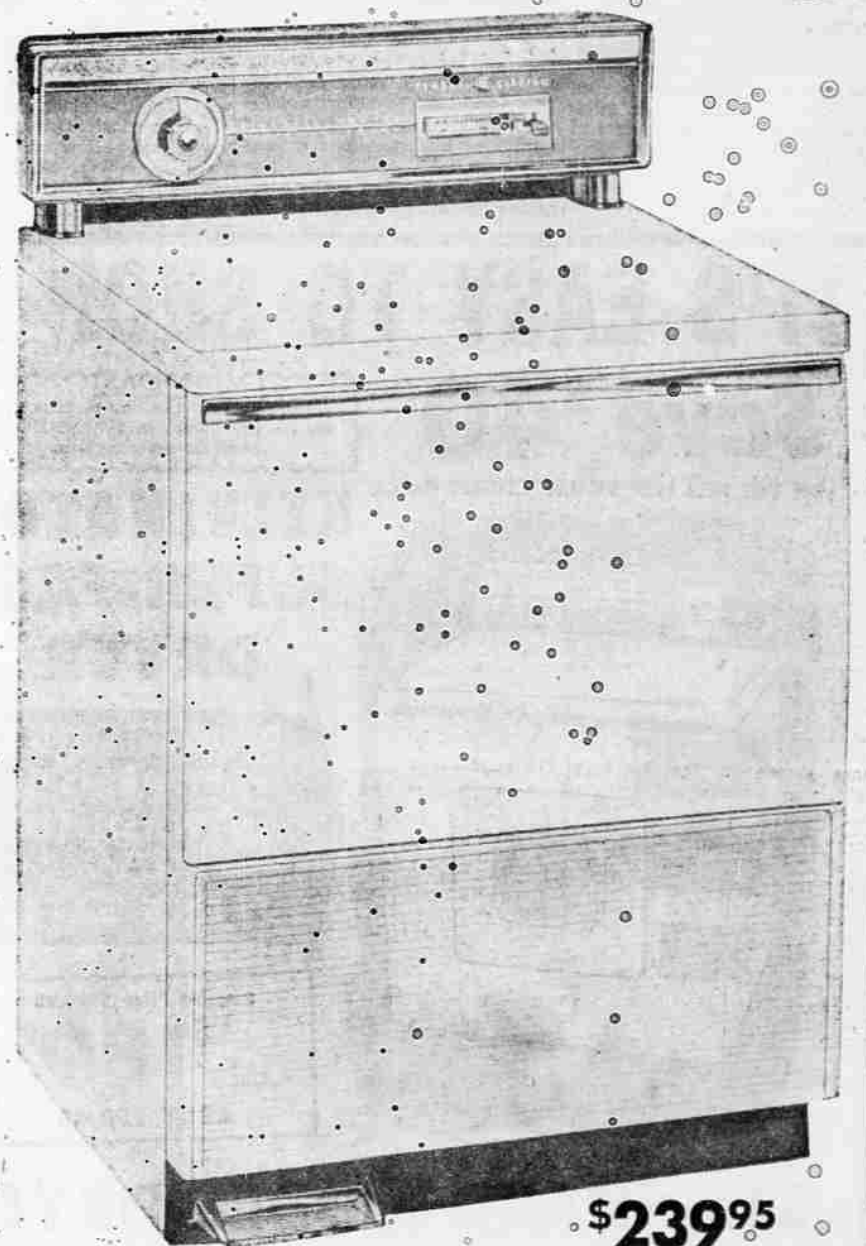

# 1957 GENERAL ELECTRIC FILTER-FLO WASHER

\$299<sup>95</sup>

"No lint fuzz on your clothes..."

AT NEW LOW, BARGAIN SALE PRICES

**3** WAYS—A BETTER BUY THAN EVER!

1. **CLEANS and RECLEANS WASH WATER FOR CLEANER CLOTHES.** Lint is caught in the removable, easy-to-clean filter — not on your socks, linens or cottons! Sand and soap scum are removed automatically.
2. **GIVES YOU 2 WASH SPEEDS . . . 2 SPIN SPEEDS . . . ANY COMBINATION!** Give every washable fabric "exactly right" laundry care. Choose from Normal or Slow Wash Action Speed and Normal or Slow Spin Speed. Lets you wash nylon without setting wrinkles.
3. **SAVES HOT WATER 3 WAYS.** 1) Just push the Water Saver Selector . . . It saves you over 20 gallons of water on small loads. 2) You get a choice of Warm or Cold Water Rinses. 3) And the new Automatic Suds Return System (optional) lets you set aside hot sudsy filtered water for a second wash if you wish.

\$239<sup>95</sup>