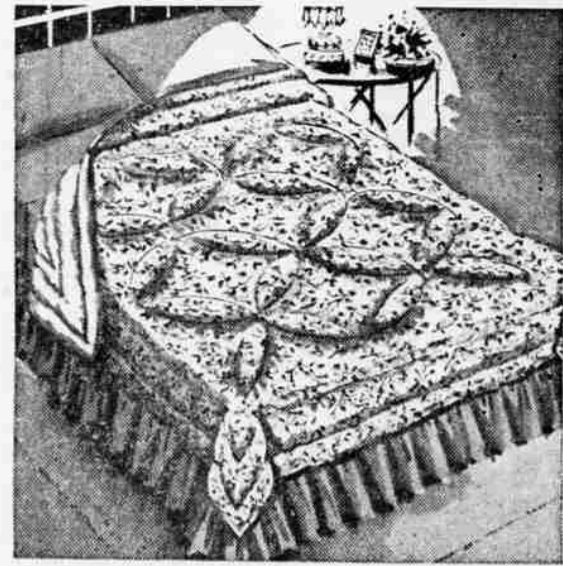

It's also easy to master the art of making pretty ribbon bows. A flat bow is made from a length of ribbon looped back and under in graduated sizes and tied in the center.

To make a perky stand-up bow, fold the ribbon in several loops, fold in half and cut two

Star of Bethlehem Subject of Research

The Star of Bethlehem has been the subject of research and discussion for many years.

Modern astronomers have considered many theories dealing with natural phenomena, without reaching any conclusion.

But the faithful accept the star as a supernatural phenomenon, proclaiming for all history the birth of the Divine Child. And no one has yet come up with conclusive proof to the contrary.

V's at fold. Unfold and tie V's with narrow ribbon. Fluff out the loops.

So plan now to make your gift packages the gayest, prettiest ever! Wrap them in red and white checked shelf paper and put a candy cane in the bow of each . . . try your hand at decorating with one of the glitter kits . . . sparkle your packages with multi-colored sequins . . . tie each one with a sprig of holly and a tiny bell in the bow!

Whatever you do to make your gift boxes distinctive, they're sure to show that your warmest wishes are tucked inside!

MEDFORD
PENNEY'S
ALWAYS FIRST QUALITY
OPEN WEDNESDAY NIGHTS
TILL 9:00 P.M.

FABULOUS SAVINGS FOR THE HOLIDAY HOMEMAKER!

TIME TO SHOP AT PENNEY'S FOR HOME FURNISHINGS

• QUALITY PROVEN • EXTRA VALUES • PENNEY PRICED!

**SCULPTURED
NYLON COMFORTER**

Fluffy Dacron filled . . . machine washable in lukewarm water, dries in an hour, needs no ironing . . . beautiful sculptured nylon cover. A combination of warmth and beauty!

12⁹⁰