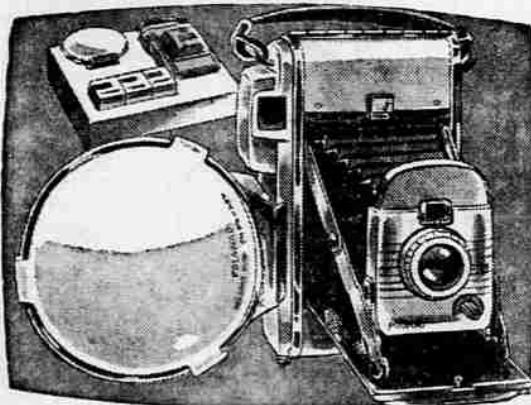

Model 1202

208.00

Revolutionary New "Futura" Chassis costs as little as half as much to operate.

BUY NOW PAY LATER!

IMPROVED MODEL OF THE ORIGINAL

ALL-IN-ONE CAMERAS DEVELOP PRINT PICTURES IN 60 SECONDS

Save money... no processing charges, take a picture at a time and see the results as you go, eliminates ruining a roll of film through mistakes, easy to operate, sharp prints are treated to stay clear.

19-Pc. "Speedliner" Kit

REG. 135.63 NOW... **128.65**

No Money Down... 3.25 Week