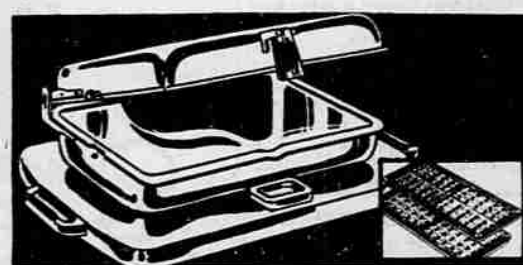

Bake waffles or grill sandwiches, hamburgers, eggs. Has interchangeable grids, heat indicator.

Reg. 12.95

7.88

ORDER BY MAIL

WEISFIELD'S JEWELERS
122 E. Main St., Medford, Oregon
Please send me the _____ Polaroid camera priced at $_____. I am enclosing $_____ and will send $_____ per week or $_____ per month until the entire amount is paid.
Name _____ Phone _____
Address _____ How Long _____
City _____ Zone _____ State _____
Where Employed _____ How Long _____
Credit Reference _____
(Firm Name and Where Located)

WEISFIELD'S

THE WEST COAST'S LARGEST CREDIT

Jewelers

122 E. MAIN PHONE 3-5348
Open Daily 9:30 a.m. to 5:30 p.m.