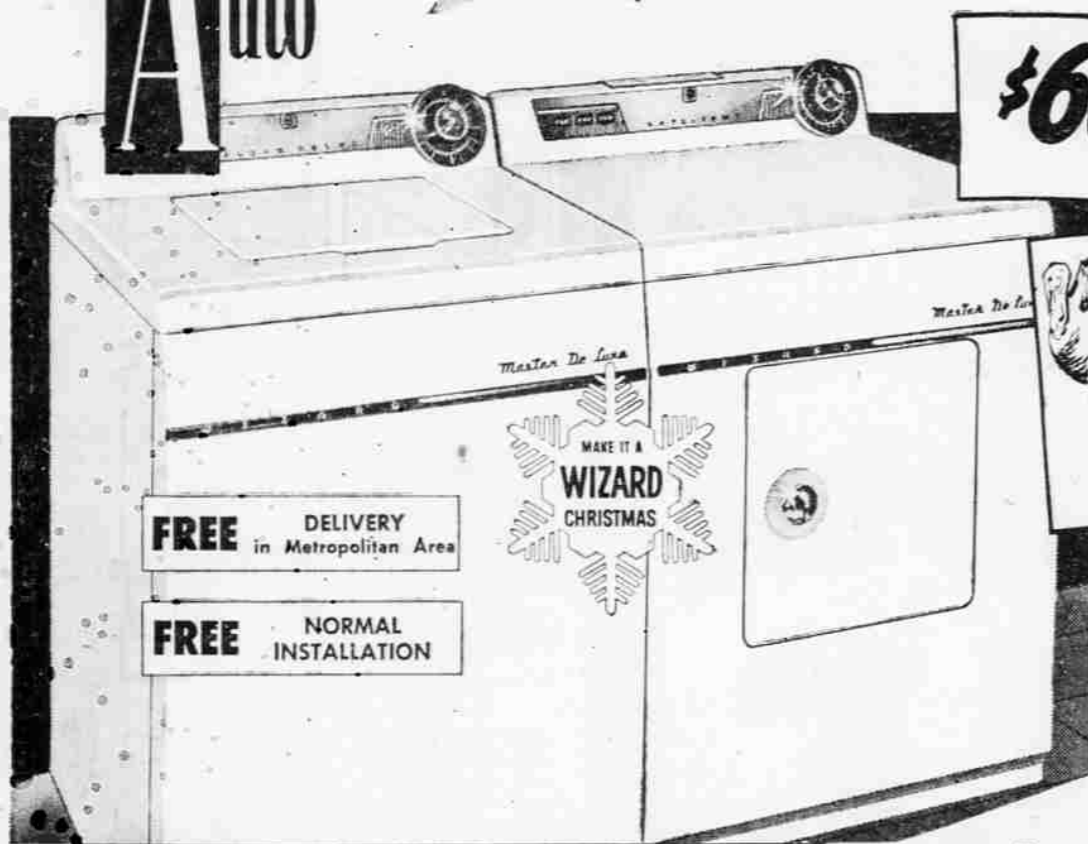

**Western
Auto**

Holiday APPLIANCE SALE

Look what you get . . . See what you save . . . During this great 3-day Sale!

$60 PRICE CUT

PLUS

2 FREE TURKEYS!

Big, tender, succulent gobblers just in time for Thanksgiving dinner! Get TWO with purchase of both washer and dryer!

with purchase of

WIZARD DELUXE WASHING MACHINE and DRYER

389.90 VALUE **329⁹⁵**

FREE DELIVERY in Metropolitan Area

FREE NORMAL INSTALLATION

or Save on Washer or Dryer Separately!

Save $30 WIZARD Automatic Washers

Save $20 WIZARD Electric Dryer

FREE Turkey! 209⁹⁵

FREE Turkey! 129⁹⁵

$10 down and $10 monthly

$5 down and $7 monthly

Fills itself, washes, rinses, spin-dries a big 9-lb load of clothes in one continuous operation! Tidal wave action gets out all kinds of dirt. Short cycle for "hand-washing", 3 rinses and deep overflow. 2-J2633

No more washday weather worries! A touch of its dial controls the temperature cycle . . . clothes come out smelling "sunshine-sweet"! Thermostat heat control and easy-to-clean sediment trap. 2J2650.

LIBERAL TRADE-IN For Your Old Washer or Dryer!

$10.00 Price Cut!

with WIZARD 30" Elec. Range

- Fast-heating elements
- Roomy 30"-wide oven bakes 2 turkeys at once!
- Fully automatic—cooks meals while you're gone!
- Deluxe "control-panel" background-utility shelf

$5 down and $8 monthly

FREE Turkey!

with WIZARD 30" Elec. Range

214.95 Value

199⁹⁵

West Bend ELECTRIC BEAN POT 795

Automatic Percolator 14⁹⁵

2-qt. stoneware pot cooks beans, warms other food. 95-watt heating base. J1455

Regular 15.95. Wizard brews 5-9 cups of coffee . . . at the flavor you select! One year guar. J1389

3-Speed Food Mix'r 20⁹⁵

Regular 21.95. Budget-priced, powerful mixer. Speed selector. Use as portable. 1-yr. guar. J1177

Wizard Deep Fryer 16⁹⁵

Regular 17.95. Up to 6 1/2 liquid quart capacity . . . deep-fries, 10 full portions at a time. Fully automatic, single knob controls. J1197

Wizard DRY STEAM IRON 12⁹⁵

Regular 13.95. Steams in minutes! Uses ordinary tap water. Choice 3 colors. 1-yr. guar. J1119-21

3-D. Electric Wall Clock 319

Regular 3.69 plus tax. 3 dimension face on pastel red, pink or yellow background. 5' cord. J1719-21

Buy on Layaway 10% down holds 'til Christmas