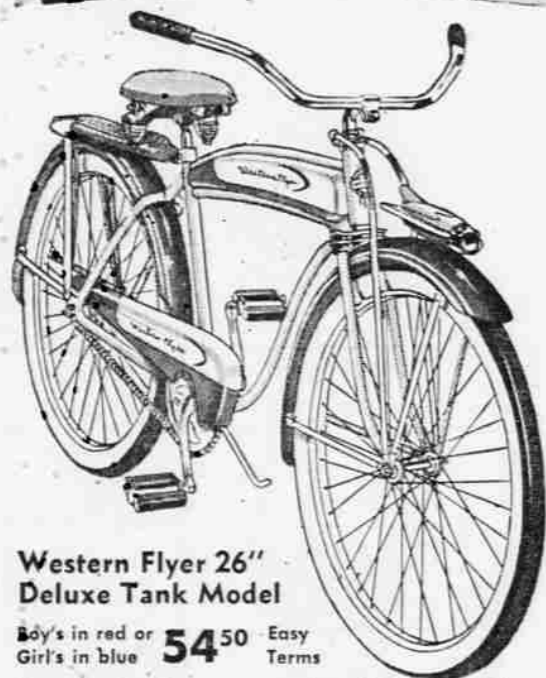

Wizard Deep Fryer 16⁹⁵

Regular 17.95. Up to 6 1/2 liquid quart capacity . . . deep-fries, 10 full portions at a time. Fully automatic, single knob controls. J1197

Wizard DRY STEAM IRON 12⁹⁵

Regular 13.95. Steams in minutes! Uses ordinary tap water. Choice 3 colors. 1-yr. guar. J1119-21

3-D. Electric Wall Clock 319

Regular 3.69 plus tax. 3 dimension face on pastel red, pink or yellow background. 5' cord. J1719-21

Buy on Layaway 10% down holds 'til Christmas

TOYLAND NOW OPEN!

HUNDREDS OF TOYS From America's Best Use Our Layaway Plan!

Western Flyer 26" Deluxe Tank Model

Boys in red or Girls in blue **54⁵⁰** Easy Terms

Streamlined styling on a sturdy, reinforced double-bar frame. Completely equipped with chrome spring saddle, luggage carrier, "Jet" headlight, reflector, motorcycle kickstand and white sidewall tires. Plated rims and trim. Order now for layaway! 2F2180,81