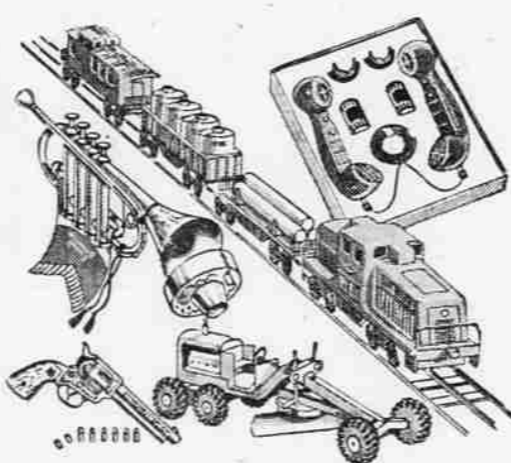

3-D. Electric Wall Clock 319

Regular 3.69 plus tax. 3 dimension face on pastel red, pink or yellow background. 5' cord. J1719-21

Buy on Layaway 10% down holds 'til Christmas

TOYLAND NOW OPEN!

HUNDREDS OF TOYS From America's Best Use Our Layaway Plan!

Gift Ideas for BOYS!

Lionel 4-Unit Electric Diesel Freight Train has pipe car, gondola with canisters, caboose. Complete with nine track sections and transformers. E5000 23.95
Stallion Cap Revolver with six toy shells. E5312 1.98
18" Road Grader operates like real one. E7038 2.98
17" Golden Trumpet. Hand-tuned for authentic tone. With music stand, booklet, and case. E6008 3.95
Inter-Com Set for 2-way talking. E6630 4.66