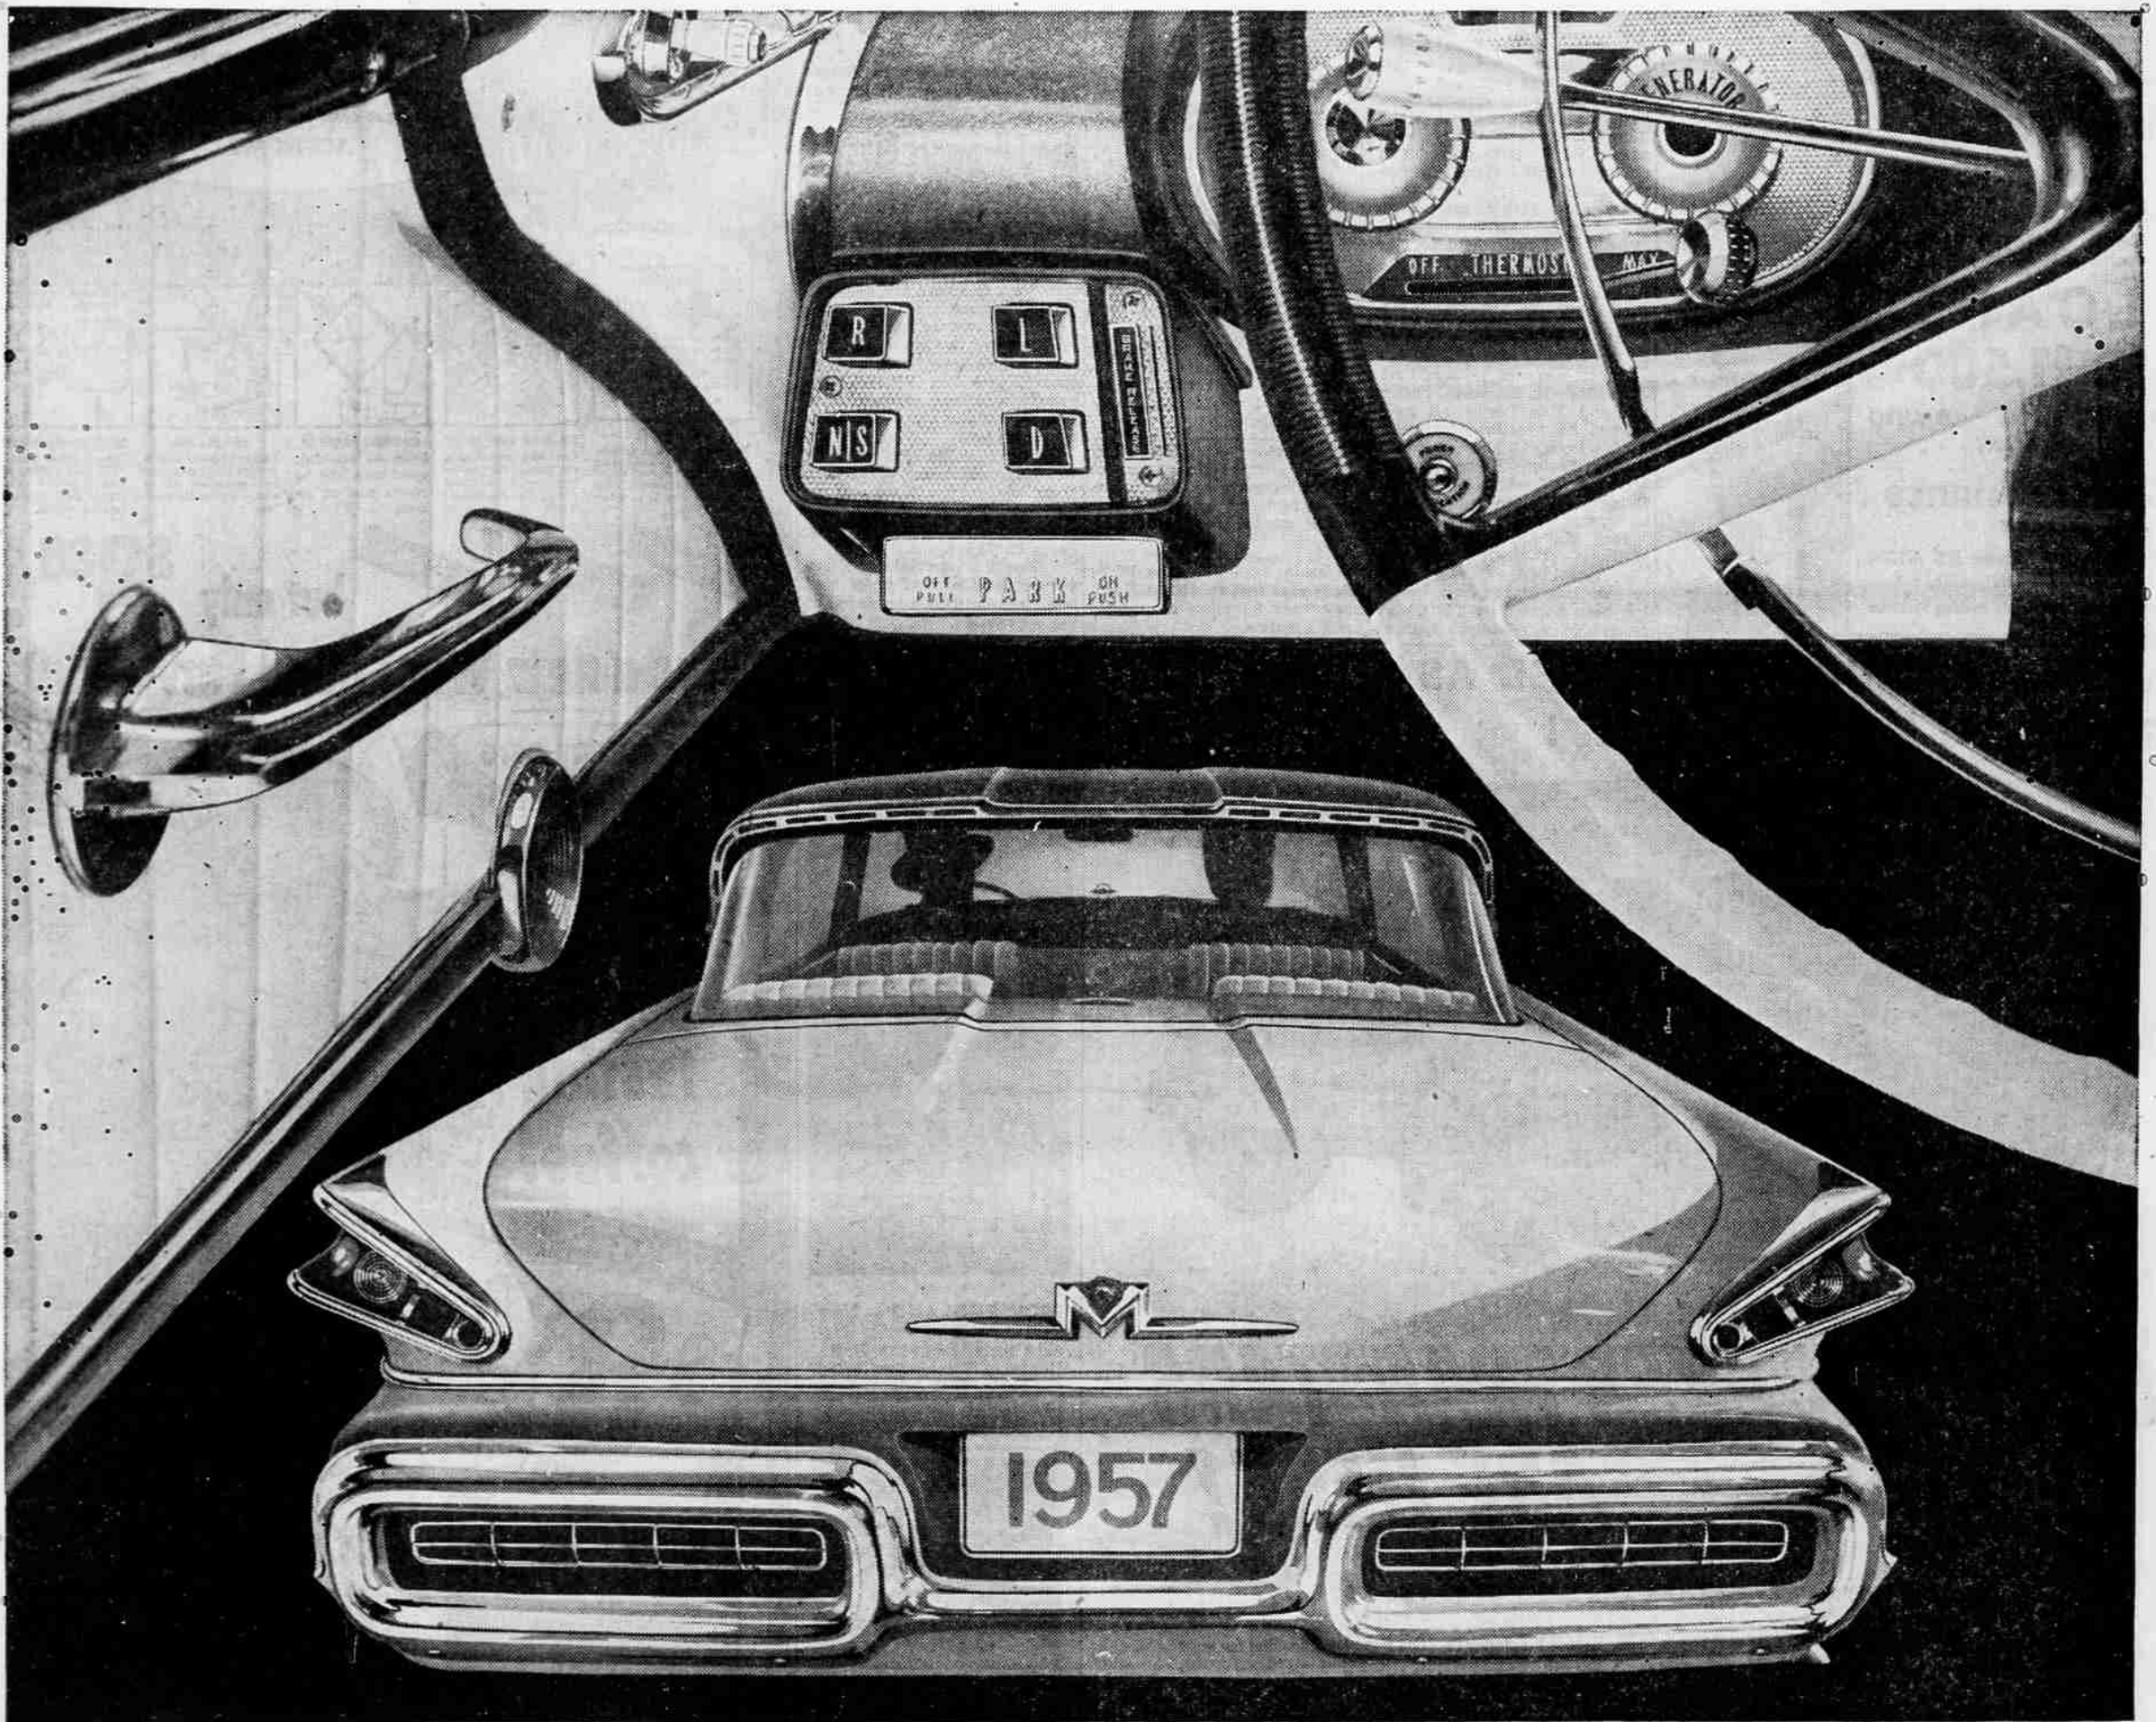

What's really new for '57?

Mercury '57 is what's really new—an automotive concept so totally different it's certain to influence the design of cars for years to come.

From the futuramic tilt of its V-angle tail-lights—to the classic simplicity of its Jet-Flo bumpers—Mercury '57 is the most advanced new car you can buy at any price.

You'll discover the ease of Keyboard Control—a Mercury exclusive that does just about everything for you but steer. You'll relax on Mercury's unique new power seat that actually "remembers" your favorite driving position. In fact, Mercury '57 has so much new, you must see it in person to see it all.

Don't wait. See Mercury '57 for yourself—at our showroom today.

Straight out of tomorrow
with Dream Car Design

MERCURY/57

MEDFORD MOTORS, Inc.

6th & Ivy

Phone 2-6157