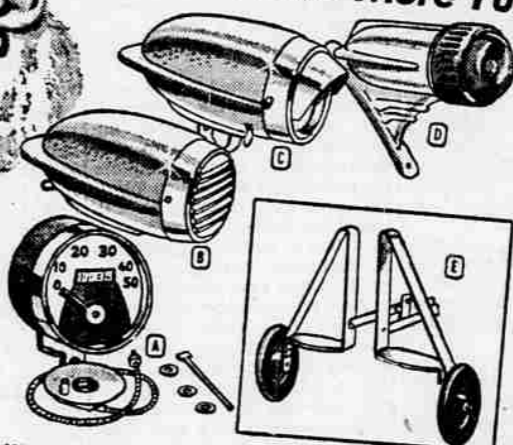

Make that Bike More Fun!

- **(A) Western Flyer Speedometer.** Measures bike speeds to 50 mph., mileage to 10,000 miles. Non-breakable lens. Complete, ready to install. F7574. **545**
- **(B) "Rocket" Electric Horn.** 5 1/4" chrome-grilled horn mounts on handlebars or fender. Metal battery case holds two flashlight cells (not incl.) F7165. **169**
- **(C) "Rocket Ray" Headlight.** Sturdy 6" metal case mounts on handlebar or front fender. Unbreakable lens, chrome trim. Batteries not incl. F7126. **195**
- **(D) Redguard Tail Light.** Make night riding safe! 5 1/2" battery case easily attaches to fender. Red beam is visible from side and rear. F7121. **95⁵**
- **(E) Bike Trainer Wheels.** Beginners learn quickly and safely. Fits all 16", 20", 24" and 26" bikes. Sturdy rust-resistant steel. F5480. **249**

High Temp. Thermostats

Priced from **1²⁵**

All-brass, rustproof. For use with permanent anti-freeze. Most popular cars. T8000-24

Permanent Anti-Freeze 69⁵
Big value in 1-shot protection! Won't harm cooling system. Z3120, 1.1 Gal. 2.59

Windshield Cleaner 59⁵
Add to windshield washer water. Cleans off road film, bugs, etc. Six-oz. C4005

Auto Floor Protect. Mats 95⁵
Front or back floor. 17" x 20". Grooved rubber—black, 4 other colors. 2N1110-14

Sealed Beam Trouble Light 3⁹⁸
4 1/2" unit with plastic construction. Plugs into lighter socket. 6-volt. 2L6117

VitaPower Motor Oil 42⁵
Regular 47c
Famous VitaPower quality! 10W-30 all-weather oil. SAE approved. Qt. 2W1870

G.E. Sealed Beam Headlamp Regular 1.59
Change-over unit fits all '39-'56 cars. Powerful all-weather beam. 6-volt. 2L5295

All-Purpose Weatherstrip 55⁵
Self-adhering 1/4" thick sponge rubber cushion. Stops drafts & rattles. 10-ft. C4421