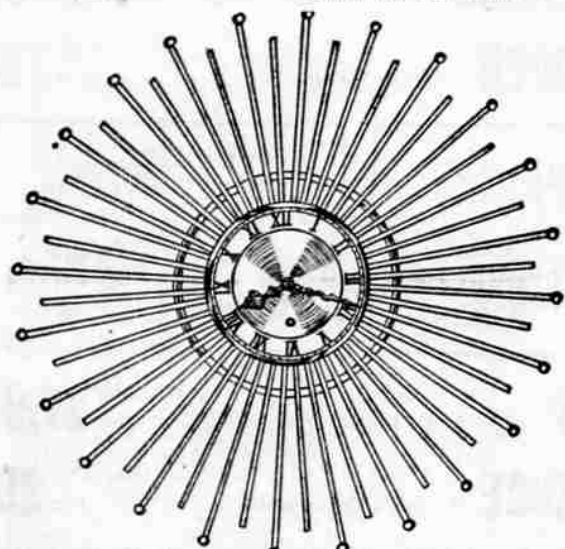

Shop Weisfield's Every Wednesday Until 9 P.M.!

AT WEISFIELD'S NEW LOW PRICE ATTRACTIVE MODERN DESIGN Occasional Tables

Reg. 17.95

STEP STYLE END TABLE

\$9.95

NO MONEY DOWN ONLY 25c A WEEK

Lovely laminated finish resists all spots and stains. Styled to fit into modern surroundings. Comes in blond or mahogany.

IMPORTED FROM GERMANY 8-DAY SUNBURST WALL CLOCK

REG. \$29.95

\$14.88

Brass rods radiate in a wide circle around face of this highly polished home decorator clock. Large Roman numerals and long artistic hands are easily read at a glance.