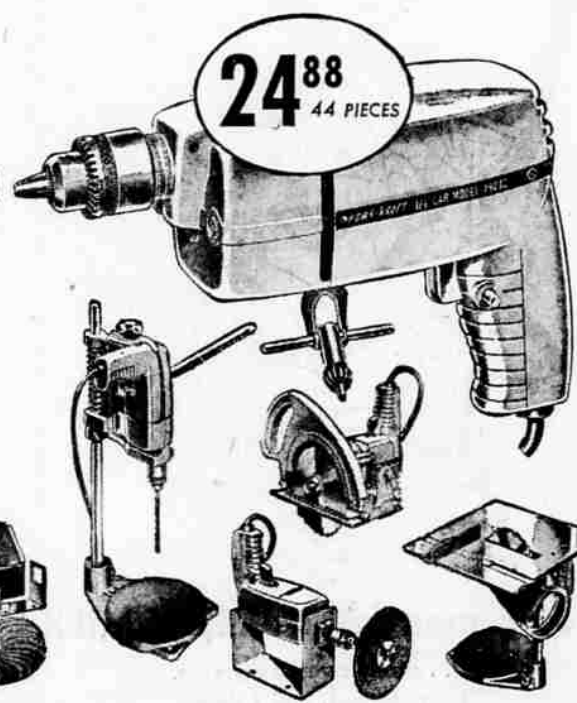

- Power-Kraft 1/4" Drill with Jacobs gear chuck
- Vertical Drill Stand for precise drilling
- Portable and Bench Saw attachments
- Drill Bits, Buffers, Grinder, Sandpaper Disc, etc.
- Handy all-metal Tote Tray

A full year of planning makes this special purchase possible. Separately, these tools would cost \$50, save half at Wards!

SAVE 28%—reg. 3.98 Nylon Tricot Slips

2.88

What a sale! Easy-care Slips... smooth-fitting... frothed with trims. In white or pink. 32-44.