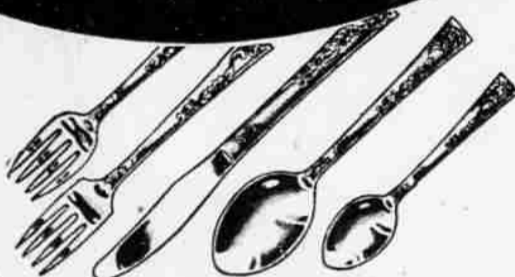

Regular **29.95** **16⁸⁸**

— LIMITED QUANTITY —

Reg. 17.95 3 lb. WOOL SLEEPING BAG 11.88
Reg. 29.95 5 lb. WOOL SLEEPING BAG 17.88
Reg. 5.95 MOLDED PLASTIC AIR MATTRESS 2.88

Reg. 29.95 HEAVYWEIGHT 52 PIECE STAINLESS STEEL TABLEWARE SETS

EACH 52-PIECE SET INCLUDES:
• 16 Teaspoons • 8 Dinner Knives • 1 Sugar Shell
• 8 Salad Forks • 8 Dinner Forks • 1 Berry Spoon
• 8 Soup Spoons • 1 Butter Knife • 1 Cold Meat Fork

NATIONALLY FAMOUS

HAMILTON BEACH