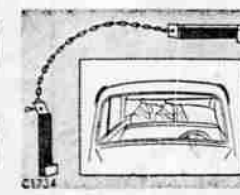

BUY 'EM IN THE CRATE!

SAVE UP TO \$10

Every One a Guaranteed WESTERN FLYER!

- ★ 20", 24", and 26" Sizes
- ★ 26" "X-53" Dlx. Tank Model Loaded with extras! 2F2196 **61 95**
- ★ 26" Standard Model. Boy's or girl's model. 2F2002, 03... **36 95**
- ★ Boy's or Girl's Models
- ★ 26" Dlx. Tank Model. Boy's or girl's model. 2F2180, 81... **47 50**
- ★ Imported Lightweights
- ★ 20" Dlx. Tank Model. Boy's or girl's model. 2F2004, 05... **41 50**
- ★ 26" Imported Lightweight. 3-speed gears. 2F2902, 3... **39 95**
- ★ Balloon Tire Models
- ★ 26" Deluxe Lightweight. 3-speed gears, extras. 2F2906... and many more! **49 95**

Hurry! Offer Limited!
Buy on Easy Terms — Low as 10% Down, 5.00 Monthly!

Across-the-Car Clothes Hanger **1 29**
Regular 1.49
Hangers hook through links, can't slide! No brackets—it hooks to rain-gutters! C1734