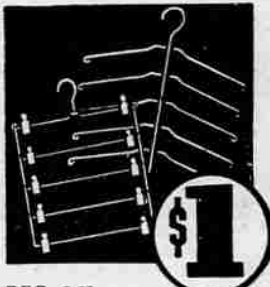

REG. \$2.95  
**Carpenter's Square**  
No Money Down

REG. \$3.95  
**10-in-1 Kitchen Shears**  
No Money Down

REG. 4.95  
**7-PC. POTTERY CONDIMENT SET**  
Colorful, Imported.  
★ NO MONEY DOWN ★

REG. \$2.95  
**3-piece Hammer Set**  
No Money Down

REG. 2.50  
**Tile Top Warming Trivet**  
Spanish hand-painted. No Money Down.

REG. \$3.95  
**7-PC. Kitchen Tool Set**  
No Money Down

REG. \$1.95  
**Pottery Mixing Bowl Set**  
No Money Down

REG. 2.50  
**LONG CORD TROUBLE LIGHT**  
For Garage, Work Shop.  
★ NO MONEY DOWN ★

REG. \$2.75 11-PC. Socket Wrench Set 100  
No Money Down  
REG. \$1.95 Aluminum Steak Broiler 100  
No Money Down  
REG. \$3.49 3-PC. Adjustable Wrench Set, 4", 6", 8". No Money Down 100  
REG. \$2.95 Carpenter's Square 100  
No Money Down  
REG. \$3.95 10-in-1 Kitchen Shears 100  
No Money Down  
REG. \$2.95 3-piece Hammer Set 100  
No Money Down  
REG. 2.50 Tile Top Warming Trivet 100  
Spanish hand-painted. No Money Down.  
REG. \$3.95 7-PC. Kitchen Tool Set 100  
No Money Down  
REG. \$1.95 Pottery Mixing Bowl Set 100  
No Money Down

LIMITED QUANTITIES — SORRY, NO PHONE, MAIL OR C.O.D. ORDERS

**WEISFIELD'S**  
THE WEST'S LARGEST  
CREDIT Jewelers

REG. 2.59  
**BLOUSE and SKIRT HANGER SET**  
Handy closet-space savers.  
★ NO MONEY DOWN ★