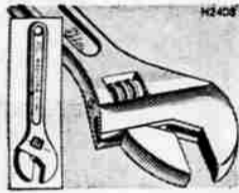

Adjustable End Wrench **1⁹⁵**

Drop-forged carbon steel. 15/16" opening. Rustproof. Nickel plated. 8". H2408