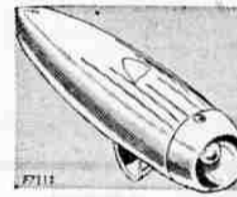

Torpedo Bike Headlight **1⁰⁹**
Regular 1.29
Mounts on handlebar or front fender. 8" long. Clear plastic lens. F7111