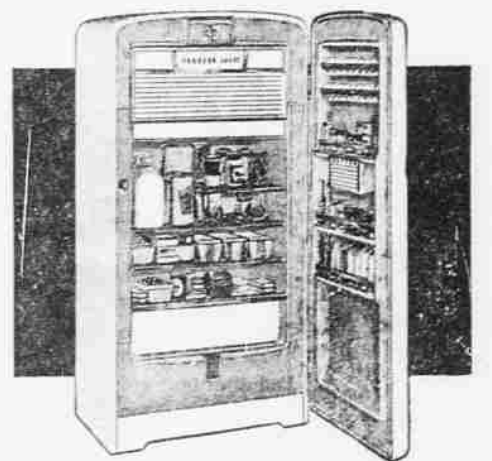

Reg. 249.95 11.1 Cu. Ft. TRU-COLD Refrigerator with Freezer Chest

$5 DOWN ON TERMS

Freezer chest holds 52 lbs. of food. Full-width metal crisper. Storage door with egg rack, etc.

229⁸⁸