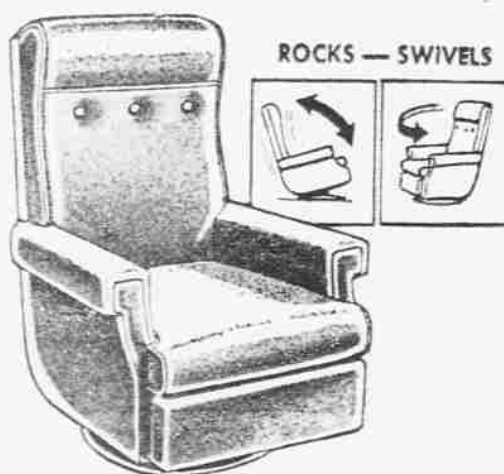

ROCKS - SWIVELS

Man-sized comfort at sale price! High-back Swivel Rocker - save $30

10% DOWN ON TERMS We've sold some quality for 89.95. Extra-high back to add comfort. Boucle cover. **59.88**