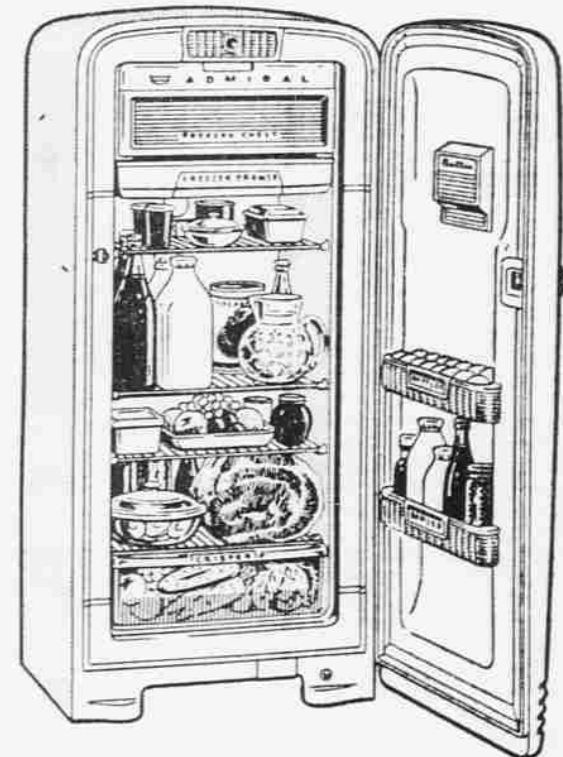

- * 7 Heat Surface Unit Controls
- * Superspeed Micro-tube Surface Units
- * Automatic Electric Timer Clock
- * Full-Width Storage Drawer
- * King-Size Rotary Roaster Optional
- * Sea Mist Green, Primrose Yellow optional.

MODEL 6132

New
1956

Admiral

30" ELECTRIC
RANGE
Another
Anniversary **\$199.95**
SPECIAL

SAVE! ALL CONSOLE
TELEVISION SETS
GREATLY REDUCED!

NEW
1956 **Admiral**
21" TV with
TOP FRONT TUNING

NO STOOP!
NO STRETCH!
NO STRAIN!

ACT
NOW!

The LISBON—Mahogany Finish

- * Top Front Controls for extra tuning convenience
- * New Advance Cascade Chassis
- * Aluminized Tube—Double bright

Admiral.
Deluxe Refrigerator
Family-Size **\$189.95**
Model D800

Full-Width Freezer Chest . . . Stores 45 lbs. frozen foods
. . . 3 Extra-Strong Shelves (1 Adjustable) . . . Full-Width
Clear-View Crisper (Optional) . . . Butter Keeper and
2 Deep-Capacity Shelves in Door.