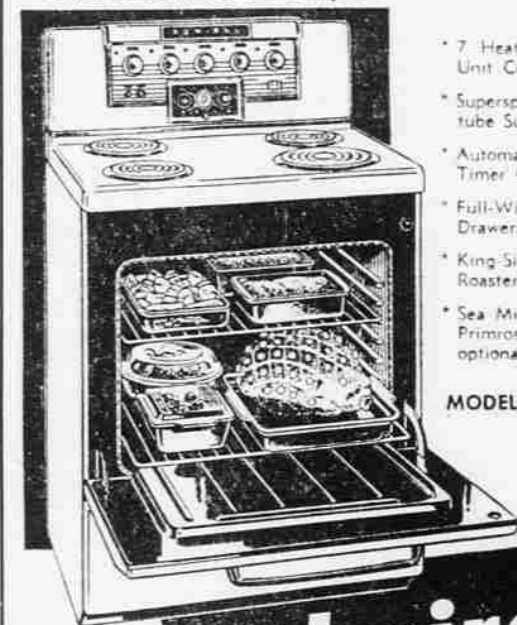

- Freezes on all sides and inside of packages.
- Holds 350 lbs.
- Freezes food faster by direct contact with 4 Super-Speed Freezing Shelves.
- Handy Food and Juice Racks in Door.

ANOTHER
Admiral
SPECTACULAR
ONLY **\$229.95**
BUY NOW!

Model 10U45

WIN THIS
WONDERFUL
NEW—

SO *Easy* TO DO — BECAUSE THERE'S
SO *Little* TO DO!
JUST COME IN AND REGISTER!

GIANT SIZE OVEN

yet fits smallest kitchens!

Deluxe Model 3EH14 Complete with 1956 Features!

- * 7 Heat Surface Unit Controls
- * Superspeed Micro-tube Surface Units
- * Automatic Electric Timer Clock
- * Full-Width Storage Drawer
- * King-Size Rotary Roaster Optional
- * Sea Mist Green, Primrose Yellow optional.

MODEL 6132

New
1956

Admiral

30" ELECTRIC
RANGE
Another
Anniversary **\$199.95**
SPECIAL

SAVE! ALL CONSOLE
TELEVISION SETS
GREATLY REDUCED!

NEW
1956 **Admiral**
21" TV with
TOP FRONT TUNING

NO STOOP!
NO STRETCH!
NO STRAIN!