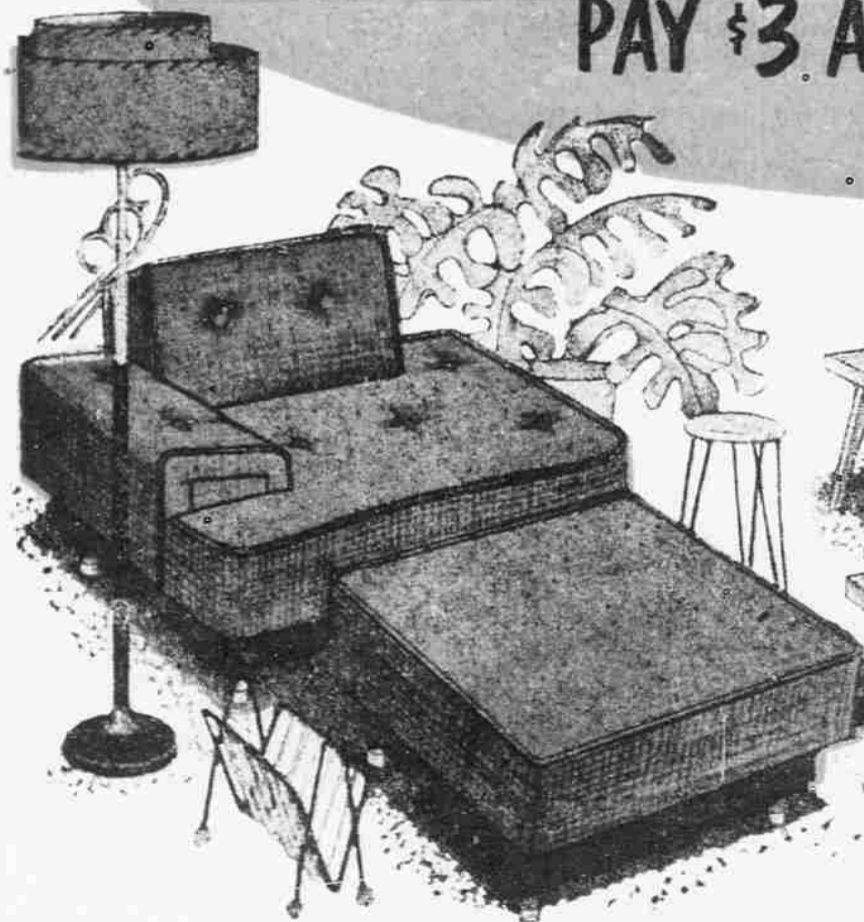

A REPEAT OF THE FABULOUS SPECIAL PURCHASE SAVINGS
of $200⁰⁰ ... choice of 14-piece living room groups!

5 1/2-inch
FOAM RUBBER
REVERSIBLE CUSHIONS

14-Pc. SECTIONAL LIVING ROOM GROUP includes
3-Pc. FOAM RUBBER SECTIONAL and TV CHAIR

5 1/2-inch foam rubber REVERSIBLE CUSHIONS with zipper covers for easy cleaning. Versatile curved sectional adapts to any size room. Available in rich mohair frieze or metallic tweed in a myriad of lustrous color tones. **$299**

Your choice

LUXURIOUS 14-PC. LIVING ROOM GROUPS **$299**

with SOFA
SET or ... SECTIONAL

value-packed at...

299

PAY $3 A WEEK

$5 DEPOSIT

HOLDS ANY
GROUP FOR
FUTURE DELIVERY

**FREE
DELIVERY**

anywhere in Oregon

PHONE COLLECT
2-4048
for more
information

14-Pc. SOFA LIVING ROOM GROUP

Modern one-arm and bumper-end sofa with matching chair and ottoman plus a decorator floor lamp in smart wrought iron with brass trim. Backs of sofa and chair recline to make beds sleeping three. Wonderful selection of colors in your choice of rich mohair frieze or metallic tweed. **$299**

**ATTENTION
FRUIT WORKERS!**

Your choice of these sets can be reserved NOW for only $1.00 deposit ... payments to start in September or October. **CHOOSE YOURS NOW!**

**WE GIVE
S & H GREEN STAMPS**

**BARNEBURG
& ANDREWS**

SIXTH & FRONT
PHONE 2-4048

**OPEN WEDNESDAY
TILL 9 P.M.**

**LOOK
at all you
get...**

... choice of this
or this...

*A and CHAIR
by Day!
SLEEPS 3 at Night!

PLUS these
**10 additional
pieces**

- Two deluxe modern styled table lamps
- Functional, decorative smoker stand
- Modern wrought iron magazine rack
- Two tiered step-and-tables and one beautiful cocktail table in lined oak with normal plastic tops. Mahogany if desired.
- Two large modern 12" cushion pillows.
- FREE 9x12 shag rug.

**PLUS
A 9x12
SHAG RUG!**