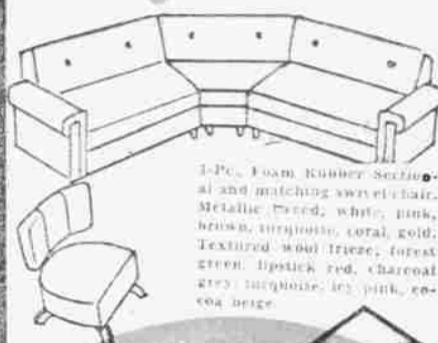

14-Pc. SOFA LIVING ROOM GROUP

Modern one-arm and bumper-end sofa with matching chair and ottoman plus a decorator floor lamp in smart wrought iron with brass trim. Backs of sofa and chair recline to make beds sleeping three. Wonderful selection of colors in your choice of rich mohair frieze or metallic tweed. **$299**

**ATTENTION
FRUIT WORKERS!**

Your choice of these sets can be reserved NOW for only $1.00 deposit ... payments to start in September or October. **CHOOSE YOURS NOW!**

**WE GIVE
S & H GREEN STAMPS**

**BARNEBURG
& ANDREWS**

SIXTH & FRONT
PHONE 2-4048

**OPEN WEDNESDAY
TILL 9 P.M.**

**LOOK
at all you
get...**

... choice of this
or this...