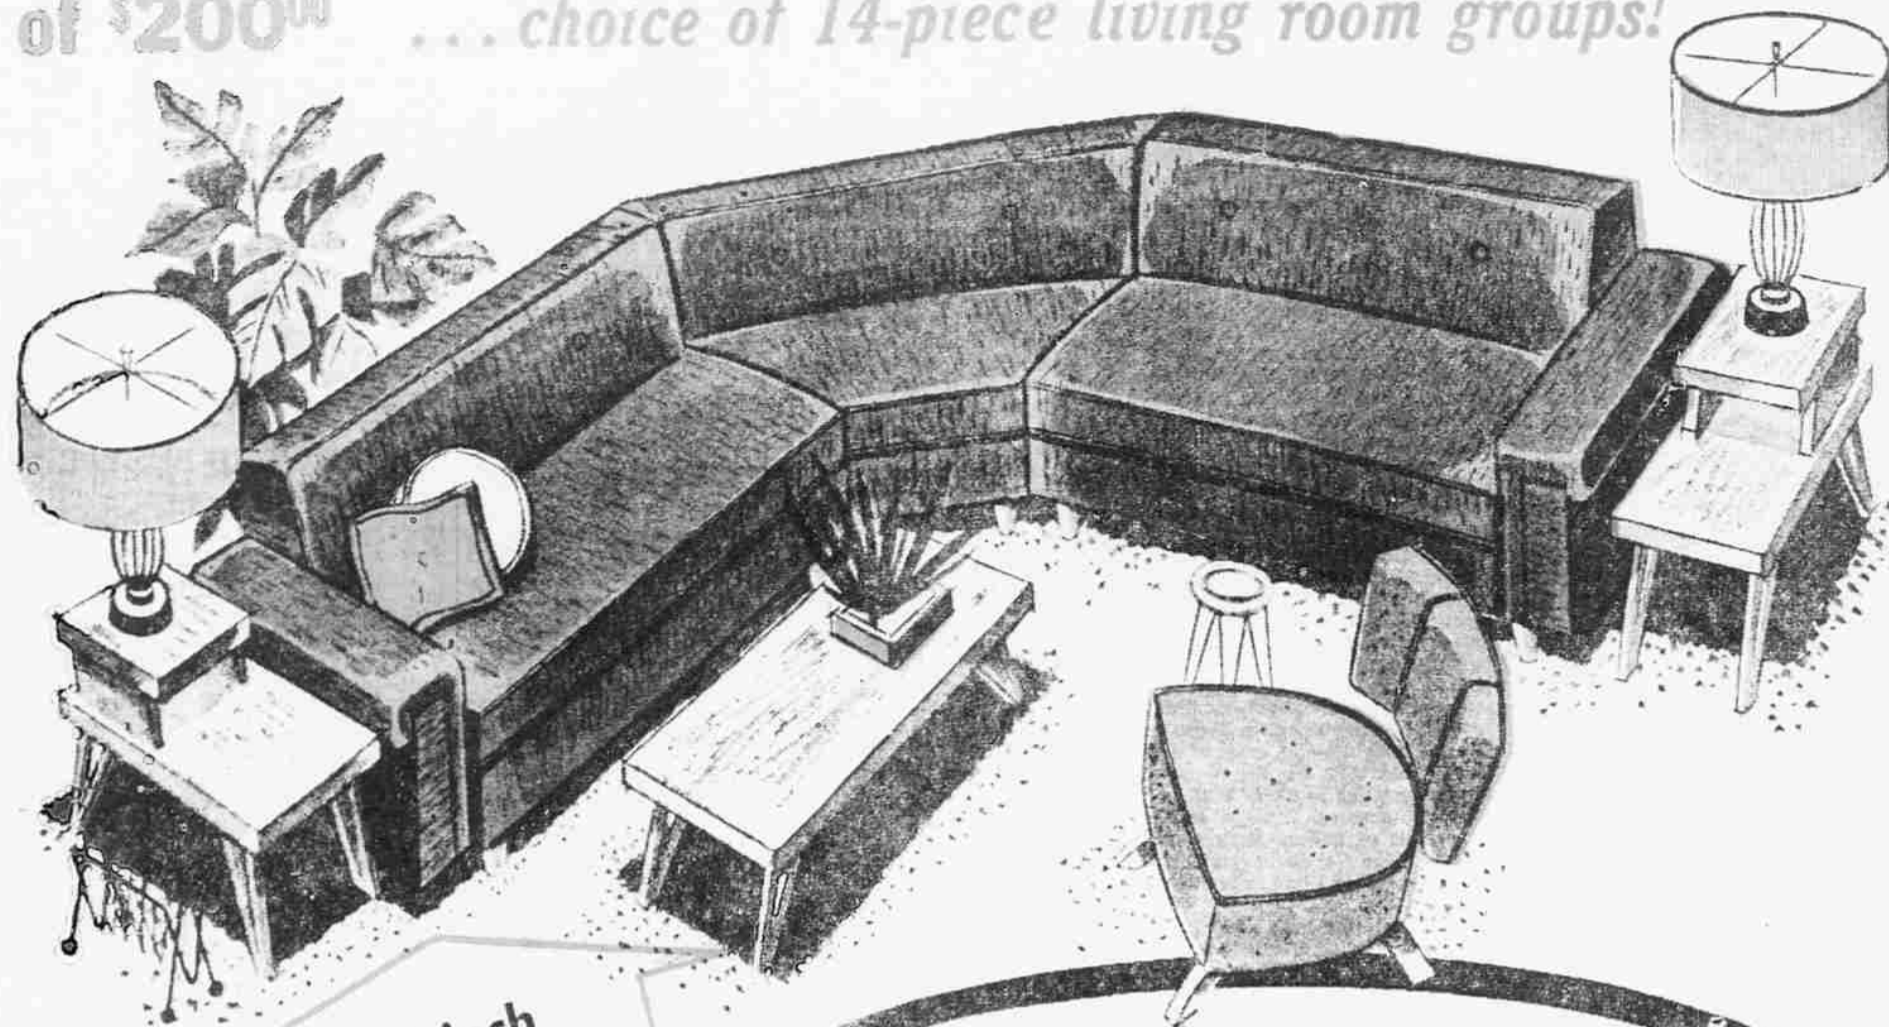

A REPEAT OF THE FABULOUS SPECIAL PURCHASE SAVINGS
of $200⁰⁰ ... choice of 14-piece living room groups!

5 1/2-inch
FOAM RUBBER
REVERSIBLE CUSHIONS

14-Pc. SECTIONAL LIVING ROOM GROUP includes
3-Pc. FOAM RUBBER SECTIONAL and TV CHAIR

5 1/2-inch foam rubber REVERSIBLE CUSHIONS with zipper covers for easy cleaning. Versatile curved sectional adapts to any size room. Available in rich mohair frieze or metallic tweed in a myriad of lustrous color tones. **$299**

Your choice

LUXURIOUS 14-PC. LIVING ROOM GROUPS **$299**

with SOFA
SET or ... SECTIONAL

value-packed at...

299

PAY $3 A WEEK

$5 DEPOSIT

HOLDS ANY
GROUP FOR
FUTURE DELIVERY

**FREE
DELIVERY**

anywhere in Oregon

PHONE COLLECT
2-4048
for more
information