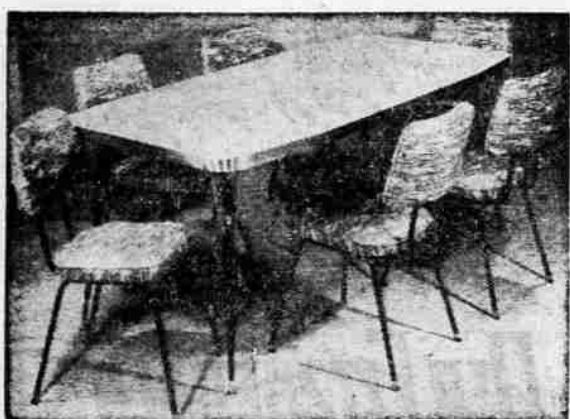

69⁹⁵

Only 7.00 Down

7-Pc. Lovely Lime-Oak Bedroom Set!

The very latest in smart design and comfort, you'll save time and \$\$\$ when you purchase this lovely inviting bedroom suite. Here's furniture with more of everything — more style in designing . . . more beauty in the sunny limed oak veneers . . . 7 pc. Limed Oak Bedroom Set ● Double Dresser ● 4 Drawer Chest ● Panel Bed ● Box Springs and Mattress ● 2 Boudour Lamps.

Valued at 269.95

ALL FOR

199⁹⁵

EASY BUDGET TERMS

Great Values Especially Selected for the Entire Family! Group Your Purchases and use our EASY PAY PLAN!

Sturdy 7 pc. Dinette Set!

Latest in Late Designs:

- All plastic top
- Tampa Chairs
- Stain resistant
- Petal pink
- Heat resistant
- Black plate & brass
- Seafoam cushions
- Yellow or grey