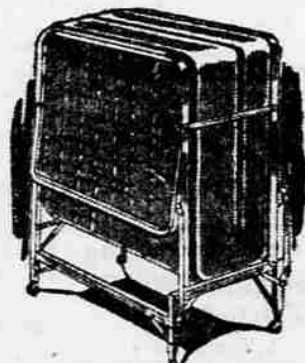

Valued at 269.95

ALL FOR

199⁹⁵

EASY BUDGET TERMS

Great Values Especially Selected for the Entire Family! Group Your Purchases and use our EASY PAY PLAN!

Sturdy 7 pc. Dinette Set!

Latest in Late Designs:

- All plastic top
- Tampa Chairs
- Stain resistant
- Petal pink
- Heat resistant
- Black plate & brass
- Seafoam cushions
- Yellow or grey

Reg. 129.95

99⁹⁵

FREE: 24 piece stainless tableware with purchase of dinette set!

3-in-one Utility Cabinet

Handsome wall ensemble for over the sink or drainboard. Doors reinforced. White enameled finish. Tremendous amount of storage space. Overall 53x24x12. No. 5300

ONLY **19⁸⁸**

ROLLAWAY BED and MATTRESS

Need an extra bed but have no room? This is your answer. 39" metal fold away bed complete with innerspring mattress. Wonderful for that extra summer company. Buy NOW! No. 950-9161. ALSO FULL SIZE Reg. 49.95. NOW **44⁸⁸**