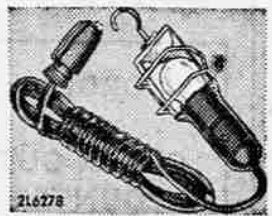

6-12V. Auto Trouble Lamp

$1