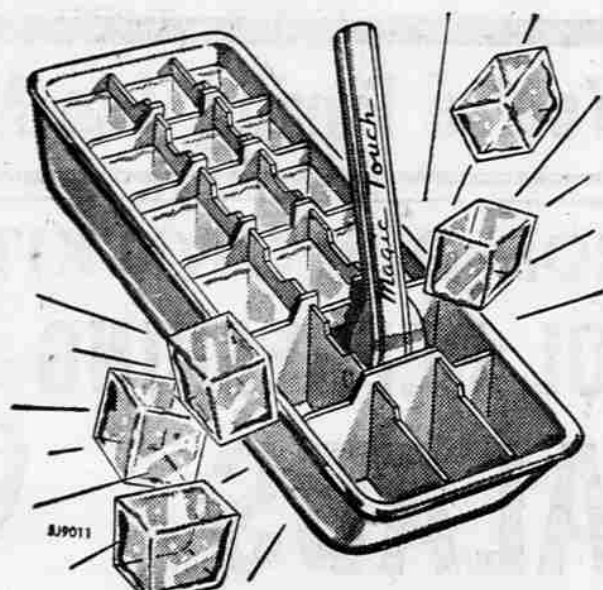

Ice Cube Tray

$1

Just raise the handle and cubes pop loose with no extra twisting, pounding or melting! Makes 18 big beverage-size cubes. All-aluminum tray and dividers. 4 1/2" wide. 5J9011