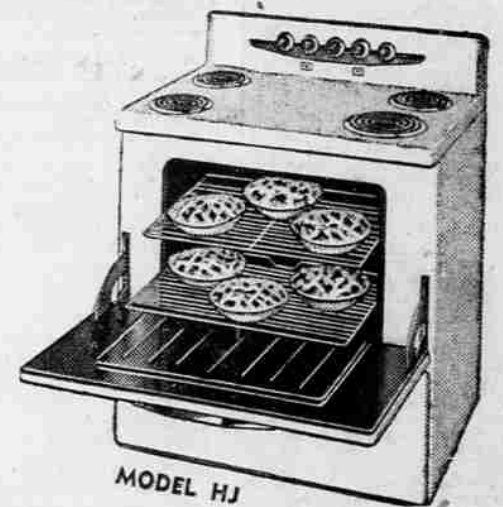

BUY NOW! SAVE ON THESE SPECIAL OPENING PRICES!

Westinghouse REFRIGERATOR SPECIAL

1956
Model SJ 91
with
BIG
39 Pound
Freezing
Compartment

"Opening" Special Price
NOW ONLY \$199⁹⁵

Westinghouse Freezer Special

MODEL UFG 85
Nearly 300 Pounds
Freezing Capacity!
Was \$369.95
SPECIAL PRICE

Special **\$219⁹⁵**

Westinghouse RANGE SPECIAL

1956 Model
HJ
36-Inch Range
24-Inch
Sealed
Oven

With Many Modern Features of Models
that Cost Much, Much More!