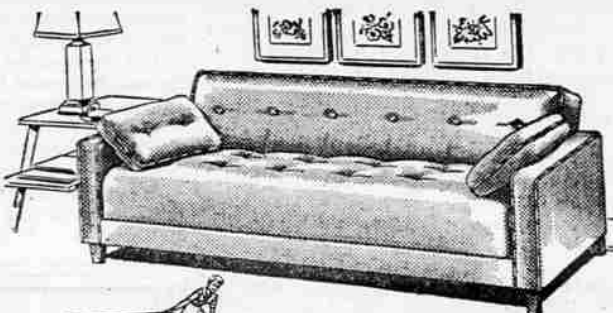

REG. \$299⁵⁰

\$229⁵⁰

SAVE \$80 SIMMONS HI LEG MODERN HIDE-A-BED

Mattress 54" wide, 75" long

Full 4 1/2" Foam Rubber cushions in this newest and smartest creation by Simmons Co. This full size sofa has spring edge in addition to the famous Simmons Hide-A-Bed features. Makes into full size bed with Deepsleep mattress. Most glamorous covers of all. Green, Turquoise and Toast.

REG. \$359⁵⁰

\$279⁵⁰

Simmons COUNTESS

STUDIO COUCH

SAVE \$40

A glamorous sofa by day, bedroom at night. Makes into full size bed or two twins. Upholstered with foam rubber Simmons Deepsleep mattress.

Regular \$119⁵⁰

\$79⁵⁰

Simmons IMPERIAL

SOFA BED

SAVE \$50

Famous Simmons construction with foam rubber over inner spring. Makes into double bed. Heavy duty steel frame. Luxurious tweed covers. Beige and green.

REG. \$139⁰⁰

\$89⁵⁰

SAVE \$80

Simmons T-CUSHION HIDE-A-BED

4 1/2" Foam rubber cushions in this famous Simmons Hide-A-Bed. Always popular and a glamorous sofa by day and bed by night. Famous Deepsleep mattress in this apartment size. In very glamorous fabrics tweed with metallic stripes. Eggshell and sage.