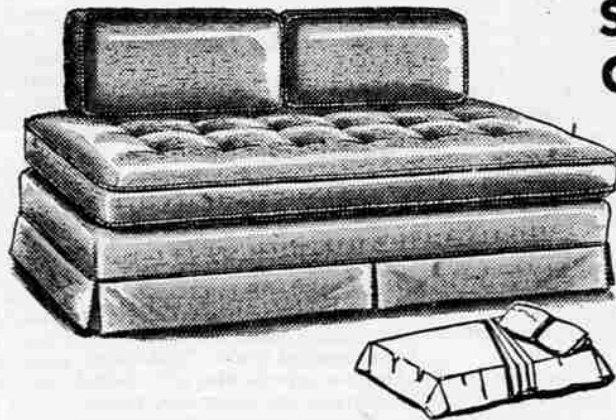

\$199⁵⁰

SIMMONS MODERN HIDE-A-BED

SAVE \$70

Regular \$299.50

This beautiful sofa has foam rubber upholstery over famous Beautyrest seat cushions for added comfort. Opens to full size bed with famous Deepsleep mattress. Luxurious metallic covers.

REG. \$299⁵⁰

\$229⁵⁰

SAVE \$80 SIMMONS HI LEG MODERN HIDE-A-BED

Mattress 54" wide, 75" long

Full 4 1/2" Foam Rubber cushions in this newest and smartest creation by Simmons Co. This full size sofa has spring edge in addition to the famous Simmons Hide-A-Bed features. Makes into full size bed with Deepsleep mattress. Most glamorous covers of all. Green, Turquoise and Toast.

REG. \$359⁵⁰

\$279⁵⁰

Simmons COUNTESS

STUDIO COUCH

SAVE \$40

A glamorous sofa by day, bedroom at night. Makes into full size bed or two twins. Upholstered with foam rubber Simmons Deepsleep mattress.

Regular \$119⁵⁰

\$79⁵⁰

Simmons IMPERIAL

SOFA BED

SAVE \$50

Famous Simmons construction with foam rubber over inner spring. Makes into double bed. Heavy duty steel frame. Luxurious tweed covers. Beige and green.

REG. \$139⁰⁰