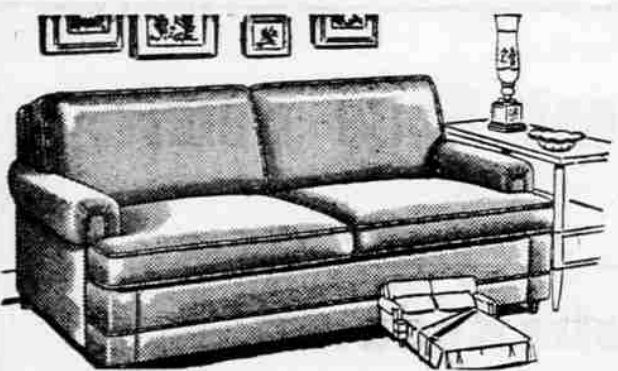

SAVE!

33^{1/3}%

AT MEDFORD FURNITURE!

OVER TWO Carloads
New '56 Styles

OFFERS GREATEST VALUES OF ALL TIME!

SIMMONS Sleep Products!

UPHOLSTERED WITH— FOAM RUBBER!

Each Item at the Lowest Price Ever! BUY NOW!

Simmons Convertible Sofa

SAVE \$70

Regular \$269.50
NOW

This Modern Sofa Opens to a Complete Double Bed. Has Full Size Famous Simmons Innerspring Mattress. Choice of Tweed Covers—Beige, Turquoise.

REG. \$269⁵⁰

\$199⁵⁰

SIMMONS MODERN HIDE-A-BED

SAVE \$70

Regular \$299.50

This beautiful sofa has foam rubber upholstery over famous Beautyrest seat cushions for added comfort. Opens to full size bed with famous Deepsleep mattress. Luxurious metallic covers.

REG. \$299⁵⁰

\$229⁵⁰

SAVE \$80 SIMMONS HI LEG MODERN HIDE-A-BED

Mattress 54" wide, 75" long

Full 4 1/2" Foam Rubber cushions in this newest and smartest creation by Simmons Co. This full size sofa has spring edge in addition to the famous Simmons Hide-A-Bed features. Makes into full size bed with Deepsleep mattress. Most glamorous covers of all. Green, Turquoise and Toast.