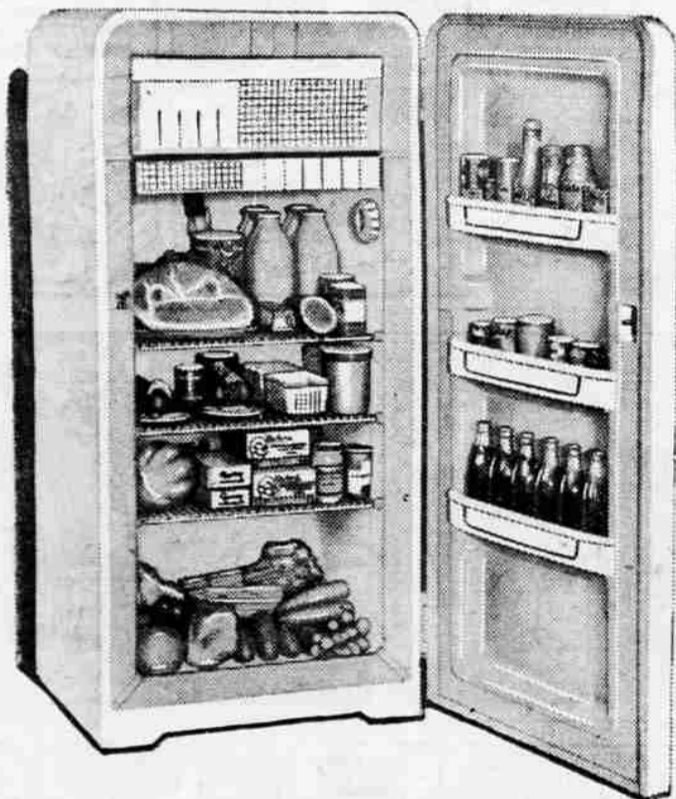

3 Days Only -- 8.6 WIZARD Refrigerator with Full-Width Freezer

159⁹⁵
$5 DOWN
$8 MONTHLY

Almost 9 cu. ft. of storage plus other big-refrigerator features . . . yet this "cold-to-the-floor" Wizard is only 25" wide! Full-width 31 1/2-lb. freezer and deep meat tray. Three handy door-shelves for bottles and small jars. 8-position cold control. Yellow interior. 5-year unit guarantee. 2J1600

Choose from 5 Great WIZARD Refrigerators . . . to 299.95

• Liberal Trade-in Allowance

Lightweight Laundry Cart 4⁸⁵
Regular 5.35

Steel frame, four casters. Sanitized canvas bag with clothespin pocket. 5J9210