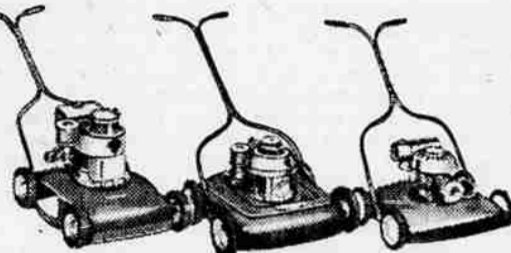

**Western
Auto**

MOWER PRICES SLASHED

Save During End of Season Sale!

Wizard 4-Cycle 18"
at Western Auto
Now for Only . . . . .

64⁹⁵

Low as 6.95 down, $1.25 weekly

Powerful Wildcat IV features 1 1/4 H.P. Clinton engine with suction lift Tornado blade for smoothest cut, best pulverization. Easy to handle 14-gauge shatterproof, high-dome steel base provides maximum safety at all times. Recoil starter, float-lock handle. . . . .
Wizard 18" Mower. 2-cycle. 2x2620. . . . .57.95

A Wizard for Every Mowing Job!

Wizard 18" Side Trimmer. Features completely enclosed inner steel ring. 1 1/4 H.P., 4-cycle Clinton engine with automatic recoil starter. Leaf pulverizer included. 2X2615 **72⁵⁰**

Wizard 18" Wildcat IV. Lightweight, easy to handle with powerful 1 1/4 H.P., 4-cycle Clinton engine. Nylon wheel bearings. 2X2615 **72⁵⁰**

Wizard 20" Warrior IV. Power-packed 2 1/2 H.P., 4-cycle Clinton engine, cuts through tallest grass and toughest weeds. Adjustable cutting height, recoil starter. Float lock handle. 2X2623. **84⁹⁵**

Also available in popular 2-cycle models!

Garden Hose Sale

Choose from Our Complete Selection!

Green rubber, rayon cord reinforced. Full 1/2" inside diameter. 5-year guarantee.
25 ft.—2x1605 . . . . .3.19
50 ft.—2x1606 . . . . .5.49

Transparent plastic in assorted colors. 7/16" diameter. 5-year guarantee.
25 ft.—2x1633 . . . . .2.69
50 ft.—2x1634 . . . . .4.49

5-Yr. Guarantee Plastic. Tough, lightweight vinyl, solid brass couplings. Your color choice. 50-foot. 2X1630 . . . . .3.79
75 ft. 5-Yr. Hose. 2X1631 . . . . .5.19

Also in finest quality Wizard rubber hose!