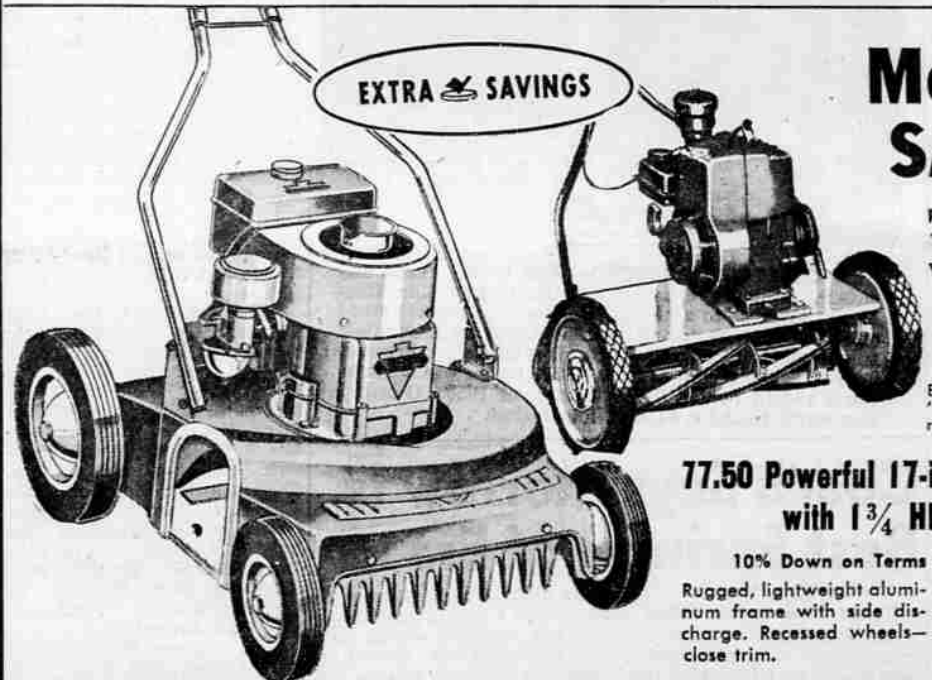

GUARANTEED OPEN STOCK ON ALL!

EXTRA  SAVINGS

Mower SALE

Reg. 109.50 Wardmaster 18" Reel Power Mower with recoil starter

94.88

10% Down on Terms
Big 1.6 HP 4-cycle engine—"low tone" muffler. 5 blade reel. Automatic clutch.