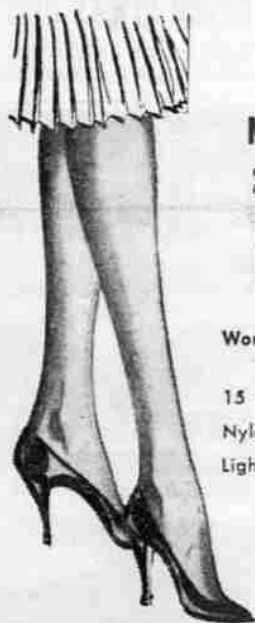

WATCH WARDS FOR  Extras!

EXTRA VALUE SALE

HURRY—SALE ENDS SATURDAY! SAVE IN EVERY DEPARTMENT!

COOL Rayon MESH KNIT Briefs
Snug elastic-leg style—Reg. 59c pr.

Mesh knit for absorbency; rayon and chromespun acetate lock-in colors. Sizes S-M-L.
39c Briefs — 3 pr. 1.17

3 pr. 87c

Reg. 98c
Nylon Sheers
24% Saving!

68c pr.

Women's Sizes 8½-11
15 denier, 60 gauge
Nylons. New tones.
Light and dark seams.

Boys' 1.98 Shirt
Vivid summer prints in Dan River Cotton. Short sleeves.
1.64
BOYS' 6-12