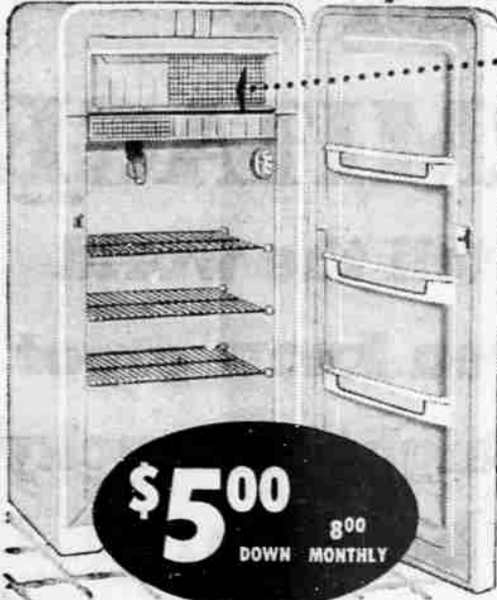

14-Tooth Garden Rake
Light level-head rake. Balanced handle. 3X3110. **3.00**

NOW! Big 8.6 cu. ft. WIZARD with Handy "Food-Front" Door

Full-Width Freezer

Red Tag Sale... **179⁹⁵**

Look no further for top refrigerator value... here it is! Spacious new Wizard with 3 1/2-lb. "cross-the-top" freezer. "Sunshine" yellow trimmed interior with over 12 1/2 sq. ft. of shelf area... Three handy door shelves. Hurry, specially priced for this sale! 2/15/56