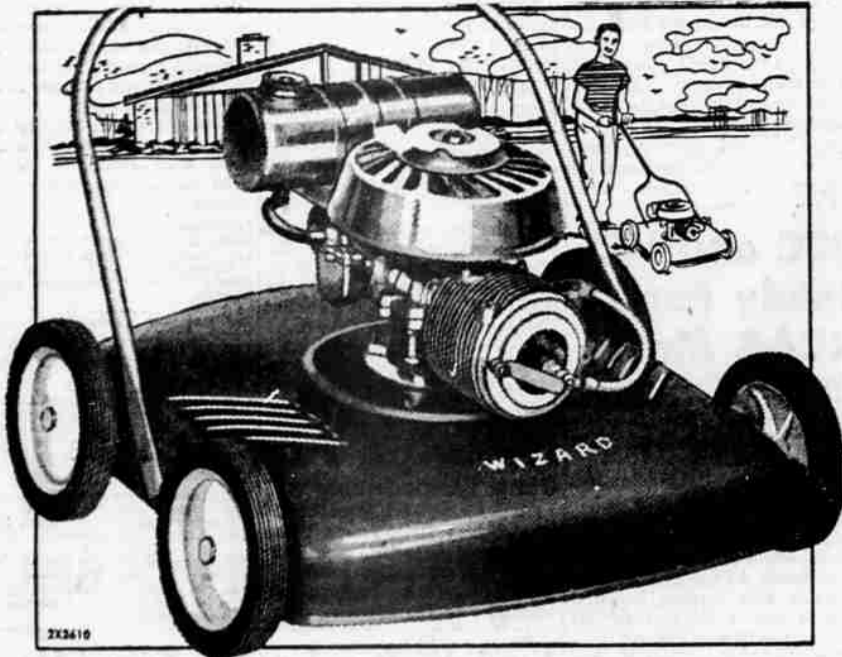

**Western
Auto**

RED TAG SALE!

Starts today! Greatest sale of the year! Exciting values for every member of the family!

**America's Best Mower Value
At an Economy Price!**

Famous Wizard 17"

Effortless handling makes this 2-cycle, 1.7 H.P. mower ideal for the average lawn. Balanced power for peak cutting performance, adjustable cutting heights, nylon bearings. 2X2610.
Wizard 18", 4-cycle. Front trim. 72.50
Low as \$5.00 down, \$1.25 weekly 2x2621