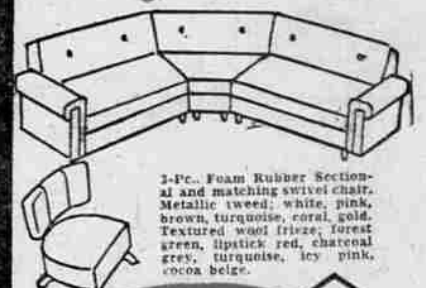

# Barneburg & Andrews Saves You \$200 ... choice of 14-piece living room groups!

**5½-inch  
FOAM RUBBER  
REVERSIBLE CUSHIONS**

**14-Pc. SECTIONAL LIVING ROOM GROUP**  
includes 3-Pc. FOAM RUBBER SECTIONAL and TV CHAIR  
5½-inch foam rubber REVERSIBLE CUSHIONS with zipper covers for easy cleaning! Versatile curved sectional adapts to any size room. Available in rich mohair frieze or metallic tweed in a myriad of lustrous color tones. **\$299**

**LOOK  
at all you  
get...**

...choice of this  
or this...

**PLUS** these  
**10 additional  
pieces**

- Two deluxe modern styled table lamps
- Functional, decorative smoker stand
- Modern wrought iron magazine rack
- Two tiered stop-end tables and one beautiful cocktail table in limed oak with no-mar plastic tops. Mahogany if desired
- Two large modern sofa cushion pillows.
- FREE 9x12 shag rug

**PLUS**  
A 9x12  
**SHAG RUG!**

*Your choice*  
**LUXURIOUS 14-PC. LIVING ROOM GROUPS \$299**  
with SOFA SET or... SECTIONAL value-packed at... **\$299**

**PAY \$3 A WEEK**

**\$5 DEPOSIT**  
HOLDS ANY GROUP FOR FUTURE DELIVERY