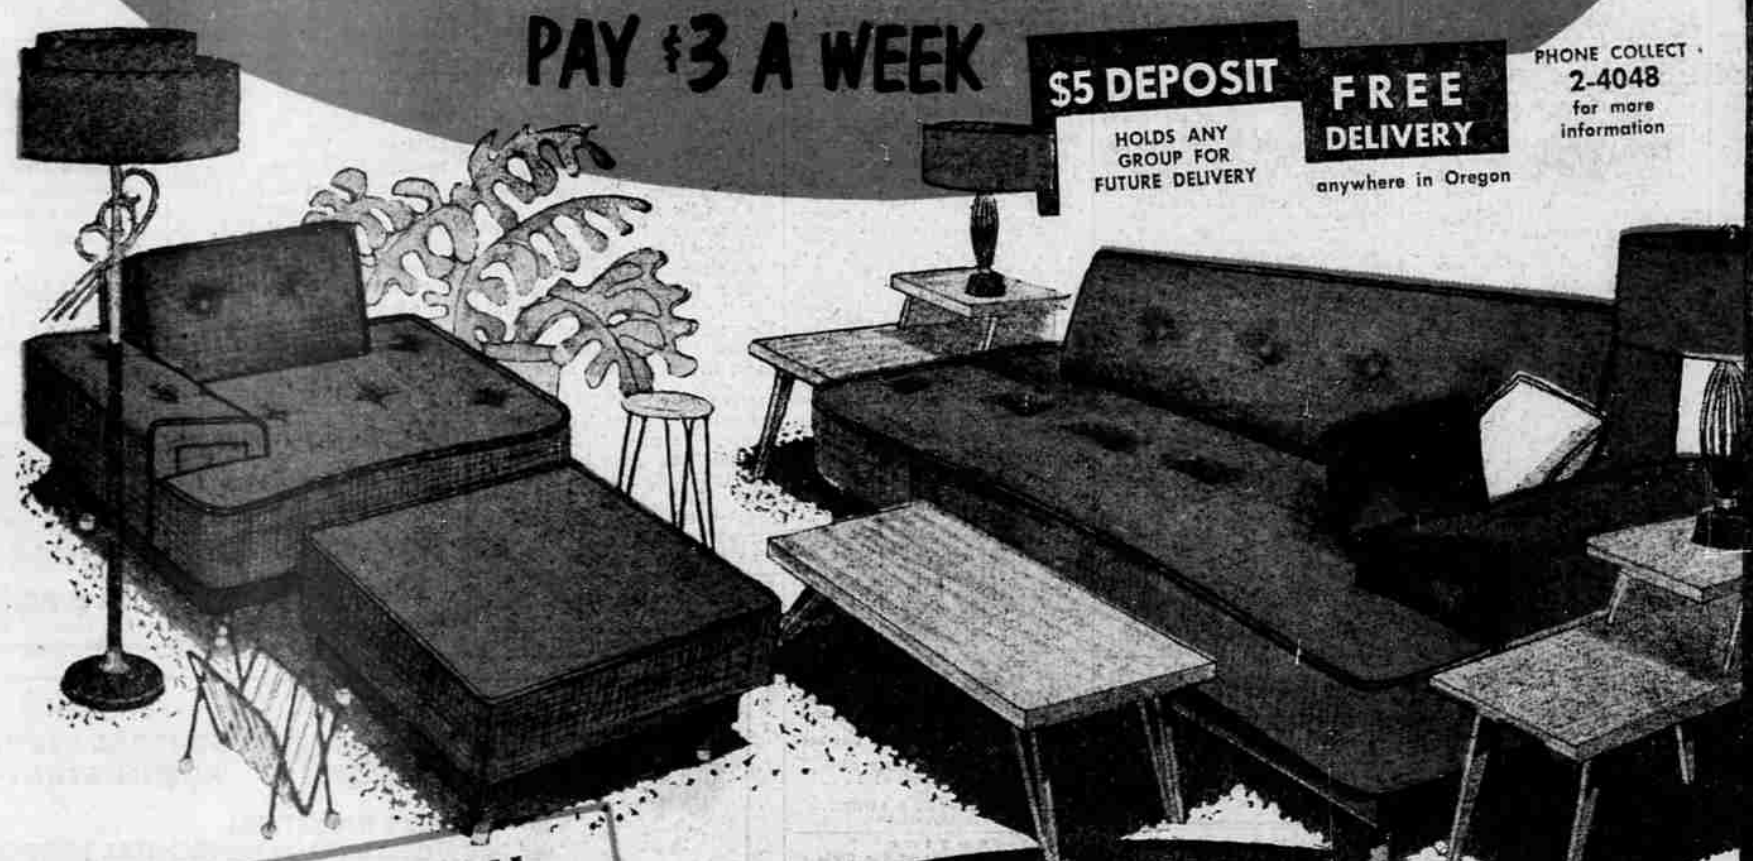

# Barneburg & Andrews Saves You \$200 ... choice of 14-piece living room groups!

**5½-inch  
FOAM RUBBER  
REVERSIBLE CUSHIONS**

**14-Pc. SECTIONAL LIVING ROOM GROUP**  
includes 3-Pc. FOAM RUBBER SECTIONAL and TV CHAIR  
5½-inch foam rubber REVERSIBLE CUSHIONS with zipper covers for easy cleaning! Versatile curved sectional adapts to any size room. Available in rich mohair frieze or metallic tweed in a myriad of lustrous color tones. **\$299**

**PLUS**  
A 9x12  
**SHAG RUG!**

*Your choice*  
**LUXURIOUS 14-PC. LIVING ROOM GROUPS \$299**  
with SOFA SET or... SECTIONAL value-packed at... **\$299**

**PAY \$3 A WEEK**

**\$5 DEPOSIT**  
HOLDS ANY GROUP FOR FUTURE DELIVERY

**FREE DELIVERY**  
anywhere in Oregon

PHONE COLLECT  
**2-4048**  
for more information

**14-Pc. SOFA LIVING ROOM GROUP**  
Modern one-arm and bumper-end sofa with matching chair and ottoman plus a decorator floor lamp in smart wrought iron with brass trim. Backs of sofa and chair recline to make beds sleeping three. Wonderful selection of colors in your choice of rich mohair frieze or metallic tweed. **\$299**